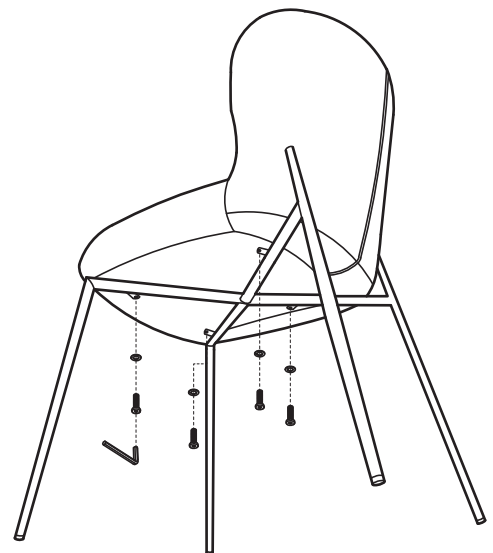

### Assembly Instruction

Product Name: Hailey Cosmos Black Woven Fabric Dining Chair - Black Legs

Product Id: 127923

#### Hardware List

- A  Allen Key 4mm 1 pc
- B  Allen Bolt M6\*L20 4 pcs
- C  Washer Ø16\*Ø6 4 pcs

#### Part List

Legs  
1 pc

Seat  
1 pc