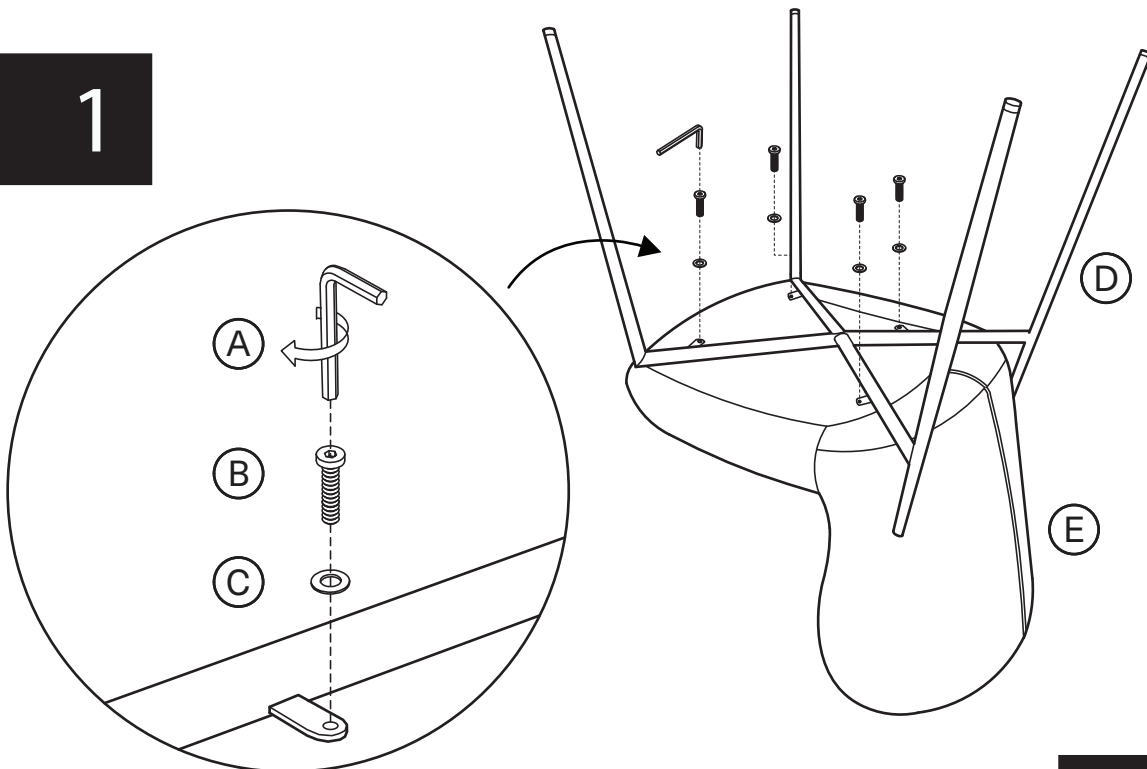

Note

1. Assemble the item on a soft, well-lit surface like cardboard or carpet.
2. For safety and efficiency, it's best to have two or more people assist with assembly to handle heavy parts safely and collaborate effectively.
3. Do not discard any packaging materials until assembly is complete.
4. Before assembling the item, carefully read all provided instructions.
5. Handle tools with care during assembly to prevent injuries.

1

2