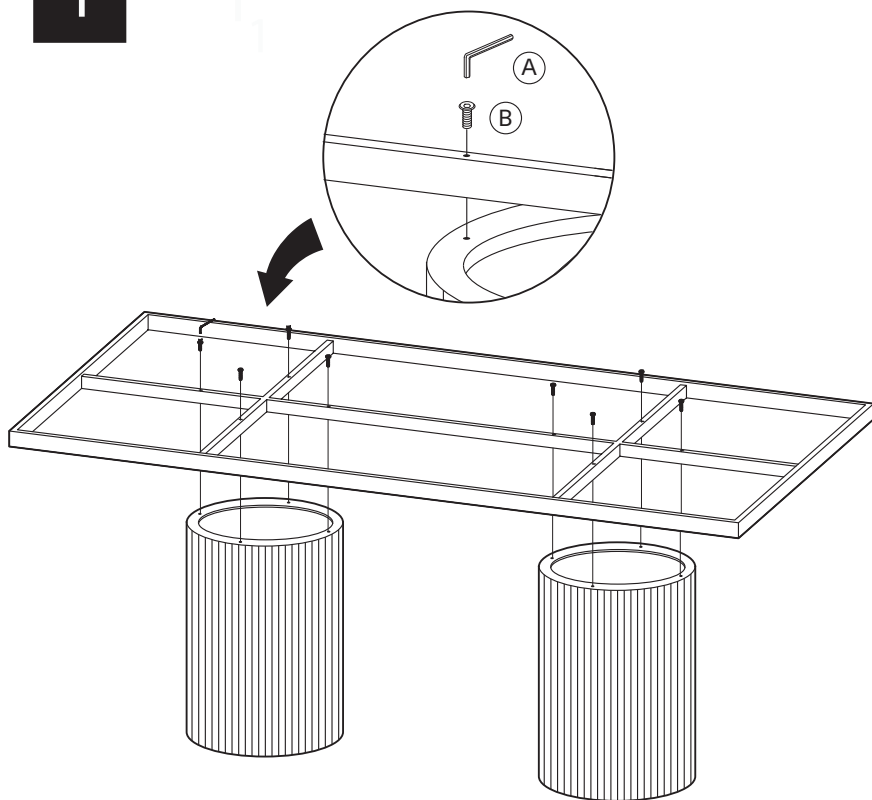

Note

1. Assemble the item on a soft, well-lit surface like cardboard or carpet.
2. For safety and efficiency, it's best to have two or more people assist with assembly to handle heavy parts safely and collaborate effectively.
3. Keep all packaging materials intact until assembly is complete.
4. Before assembling the item, carefully read all provided instructions.
5. Handle tools with care during assembly to prevent injuries.

1