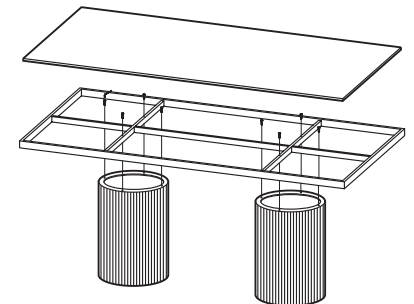

KOALA

L I V I N G

Assembly Instruction

Product Name: Archie Black Sintered Stone Dining Table
Matte Black Legs 240x118cm

Product Id: 128017

Hardware List

- A  Allen Key 2 pc
5mm
- B  Allen Bolt 8 pcs
M8*55
- C  Silicone Cap 10 pcs

Part List

Note

1. Assemble the item on a soft, well-lit surface like cardboard or carpet.
2. For safety and efficiency, it's best to have two or more people assist with assembly to handle heavy parts safely and collaborate effectively.
3. Keep all packaging materials intact until assembly is complete.
4. Before assembling the item, carefully read all provided instructions.
5. Handle tools with care during assembly to prevent injuries.