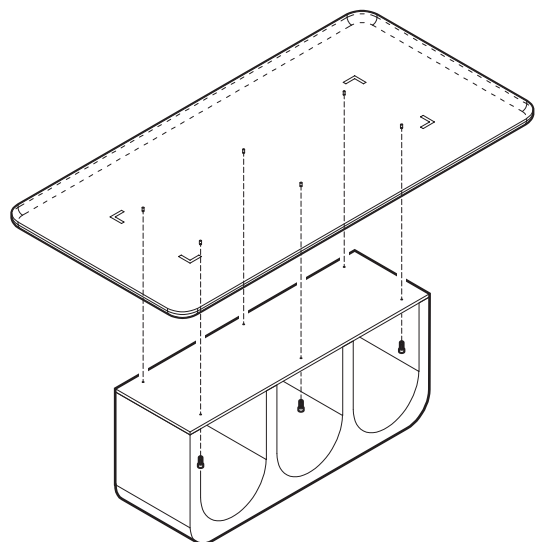

KOALA

L I V I N G

Assembly Instruction

Product Name: Costanza Mocha Walnut Brown Wooden Dining Table

Product Id: 130218

Hardware List

A  Washer 8*19 6 pcs

B  Allen Bolt 8*40 6 pcs

C  Allen Key 4mm 1 pc

Part List

Ⓓ
1 pc

Ⓔ
1 pc

Note

1. Assemble the item on a soft, well-lit surface like cardboard or carpet.
2. For safety and efficiency, it's best to have two or more people assist with assembly to handle heavy parts safely and collaborate effectively.
3. Keep all packaging materials intact until assembly is complete.
4. Before assembling the item, carefully read all provided instructions.
5. Handle tools with care during assembly to prevent injuries.