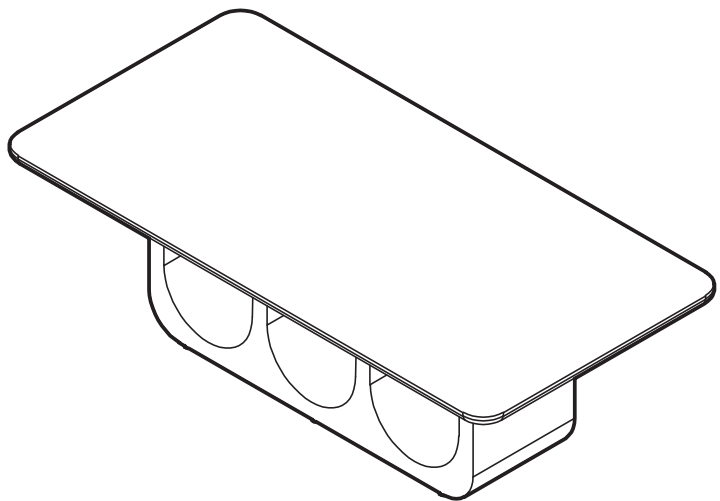

KOALA

L I V I N G

Assembly Instruction

Product Name: Costanza Mocha Walnut Brown Wooden Dining Table

Product Id: 130218

Hardware List

A  Washer 8*19 6 pcs

B  Allen Bolt 8*40 6 pcs

C  Allen Key 4mm 1 pc

Part List

Ⓓ
1 pc

Ⓔ
1 pc

Note

1. Assemble the item on a soft, well-lit surface like cardboard or carpet.
2. For safety and efficiency, it's best to have two or more people assist with assembly to handle heavy parts safely and collaborate effectively.
3. Keep all packaging materials intact until assembly is complete.
4. Before assembling the item, carefully read all provided instructions.
5. Handle tools with care during assembly to prevent injuries.