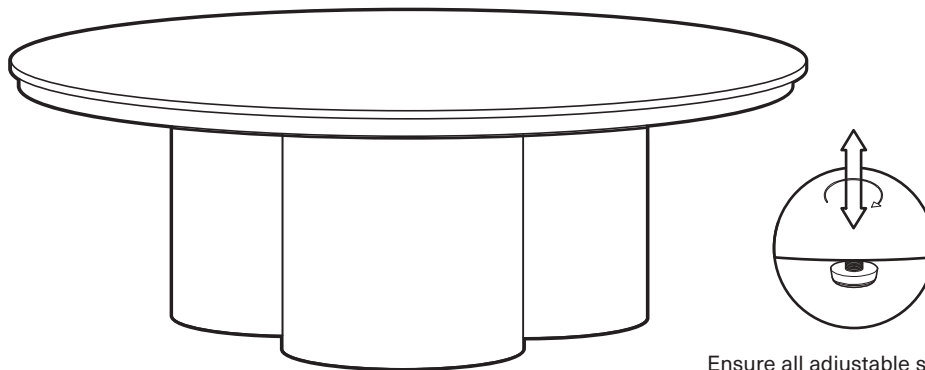

Ensure all adjustable stoppers are firmly on the ground for stability