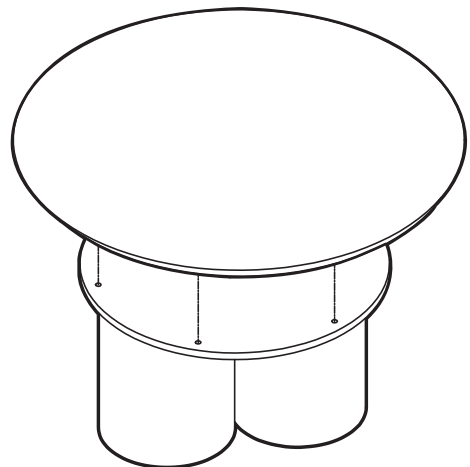

KOALA

L I V I N G

Assembly Instruction

Product Name: Terzetto Round Coffee Table Low

Hardware List

A		Allen Key 5mm	1 pc
B		Allen Bolt (B) M8x35mm	6 pcs
C		Spring Washer (B) 13mm	6 pcs
D		Washer (B) 19mm	6 pcs

Parts List