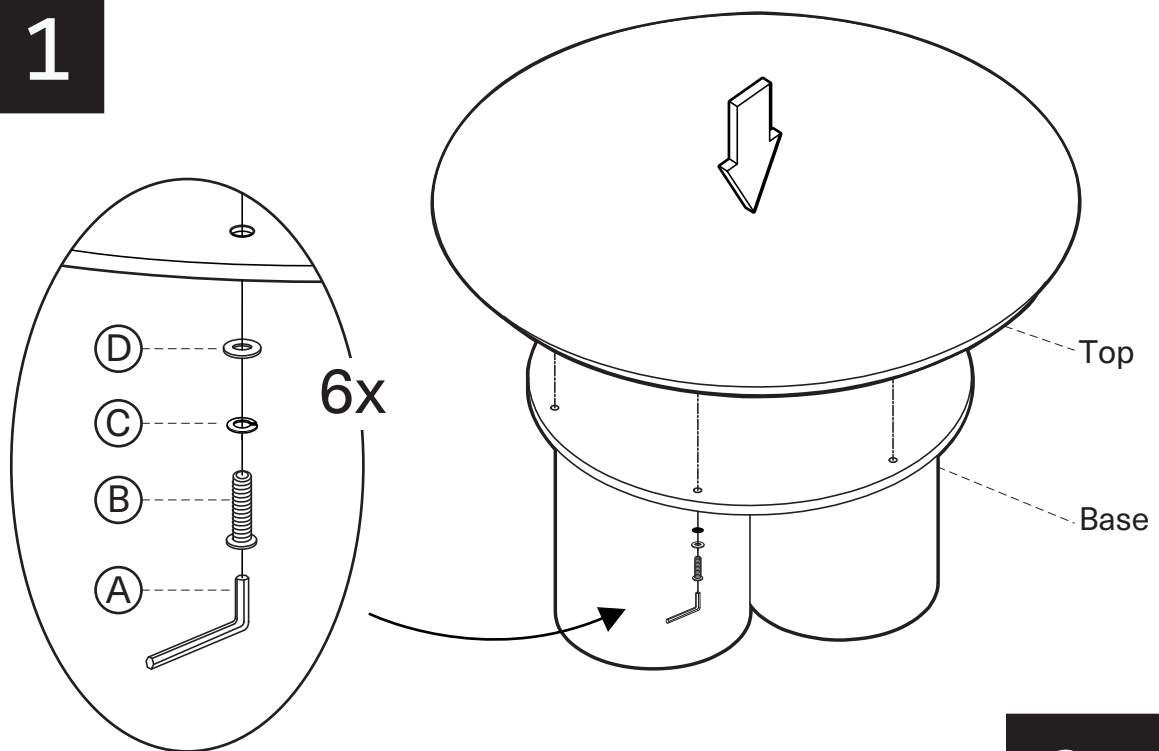

Note

1. Please check that all required hardware for assembly, as listed in the instructions, is available before beginning assembly.
2. For safety and efficiency, it's best to have two or more people assist with assembly to handle heavy parts safely and collaborate effectively.
3. Do not discard any packaging materials until assembly is complete.
4. Before assembling the item, carefully read all provided instructions.
5. Handle tools with care during assembly to prevent injuries.
6. A drill may be used, but only on a LOW setting to avoid damage.

1

2