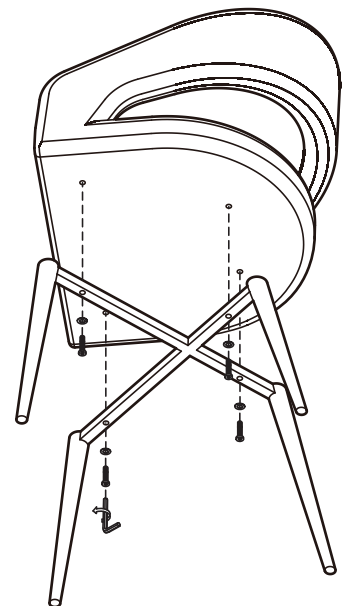

KOALA

L I V I N G

Assembly Instruction

Product Name: Moulin Black Vegan Leather Dining Chair - Brushed Gold Legs

Product Id: 127916

Hardware List

- A  Allen Key
4mm 1 pc
- B  Allen Bolt
M6*L35 4 pcs
- C  Washer
Ø6*Ø16mm 4 pcs

Part List

Legs
1 pc

Seat
1 pc

Note

1. Assemble the item on a soft, well-lit surface like cardboard or carpet.
2. For safety and efficiency, it's best to have two or more people assist with assembly to handle heavy parts safely and collaborate effectively.
3. Keep all packaging materials intact until assembly is complete.
4. Before assembling the item, carefully read all provided instructions.
5. Handle tools with care during assembly to prevent injuries.