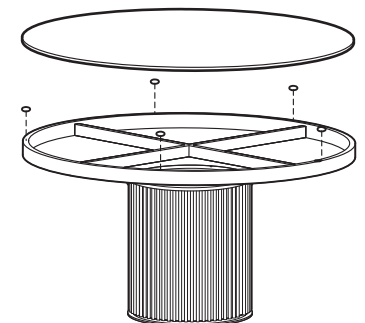

4

KOALA

L I V I N G

Assembly Instruction

Product Name: Archie White Sintered Stone Round Dining Table
Matte Black Leg 120cm

Product Id: 129970

Hardware List

- A  Allen Key 5mm 1 pc
- B  Allen Bolt M8*55 4 pcs
- C  Silicone Pad Ø10*2 6 pcs

Part List

Top
1pc

Frame
1pc

Base
1pc

Note

1. Assemble the item on a soft, well-lit surface like cardboard or carpet.
2. For safety and efficiency, it's best to have two or more people assist with assembly to handle heavy parts safely and collaborate effectively.
3. Keep all packaging materials intact until assembly is complete.
4. Before assembling the item, carefully read all provided instructions.
5. Handle tools with care during assembly to prevent injuries.