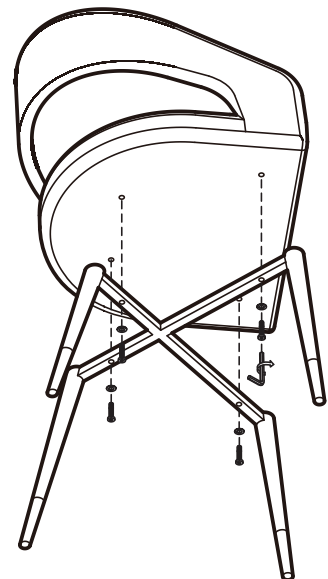

KOALA

L I V I N G

Assembly Instruction

Product Name: Moulin Fusion Grey Woven Fabric Dining Chair - Champagne Gold Legs

Product Id: 130152

Hardware List

- A  Allen Key 4mm 1 pc
- B  Allen Bolt M6*L35 4 pcs
- C  Washer Ø6*Ø16mm 4 pcs

Part List

Legs
1 pc

Seat
1 pc

Note

1. Assemble the item on a soft, well-lit surface like cardboard or carpet.
2. For safety and efficiency, it's best to have two or more people assist with assembly to handle heavy parts safely and collaborate effectively.
3. Keep all packaging materials intact until assembly is complete.
4. Before assembling the item, carefully read all provided instructions.
5. Handle tools with care during assembly to prevent injuries.