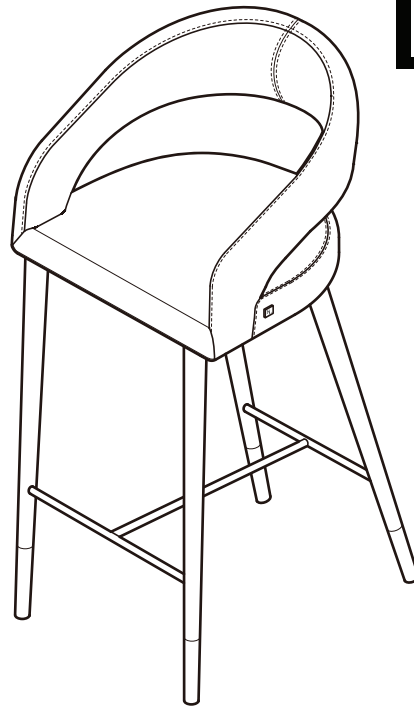

KOALA

L I V I N G

Assembly Instruction

Product Name: Moulin Black Vegan Leather 66cm Counter Stool - Brushed Gold Legs

Product Id: 128300

Hardware List

- | | | | |
|---|---|----------------------|-------|
| A |  | Allen Key
4mm | 1 pc |
| B |  | Allen Bolt
M6*L25 | 4 pcs |
| C |  | Washer
Ø16*Ø6 | 4 pcs |

Part List

Legs
1 pc

Seat
1 pc

Note

1. Assemble the item on a soft, well-lit surface like cardboard or carpet.
2. For safety and efficiency, it's best to have two or more people assist with assembly to handle heavy parts safely and collaborate effectively.
3. Keep all packaging materials intact until assembly is complete.
4. Before assembling the item, carefully read all provided instructions.
5. Handle tools with care during assembly to prevent injuries.