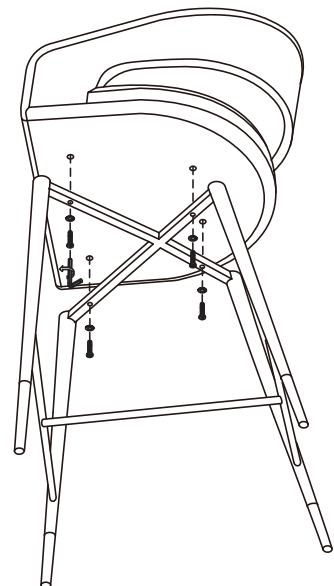

KOALA

L I V I N G

Assembly Instruction

Product Name: Moulin Black Vegan Leather 66cm Counter Stool - Brushed Gold Legs

Product Id: 128300

Hardware List

- | | | | |
|---|---|----------------------|-------|
| A |  | Allen Key
4mm | 1 pc |
| B |  | Allen Bolt
M6*L25 | 4 pcs |
| C |  | Washer
Ø16*Ø6 | 4 pcs |

Part List

Legs
1 pc

Seat
1 pc

Note

1. Assemble the item on a soft, well-lit surface like cardboard or carpet.
2. For safety and efficiency, it's best to have two or more people assist with assembly to handle heavy parts safely and collaborate effectively.
3. Keep all packaging materials intact until assembly is complete.
4. Before assembling the item, carefully read all provided instructions.
5. Handle tools with care during assembly to prevent injuries.