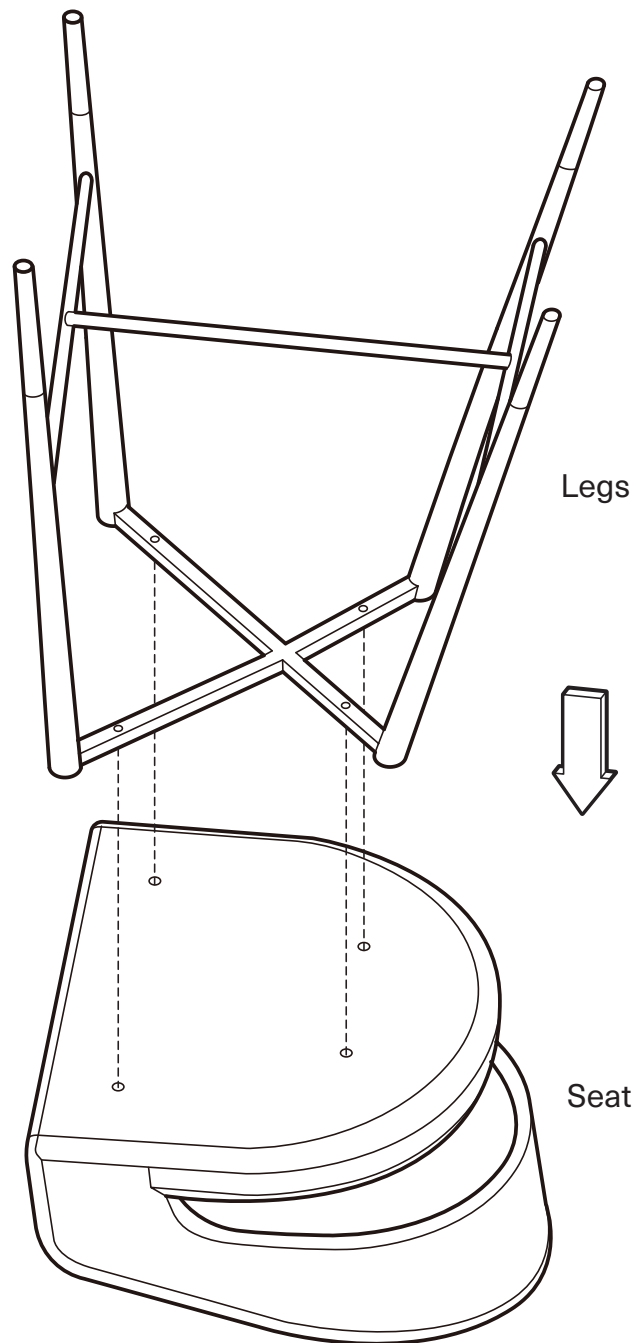

Note

1. Assemble the item on a soft, well-lit surface like cardboard or carpet.
2. For safety and efficiency, it's best to have two or more people assist with assembly to handle heavy parts safely and collaborate effectively.
3. Keep all packaging materials intact until assembly is complete.
4. Before assembling the item, carefully read all provided instructions.
5. Handle tools with care during assembly to prevent injuries.

1