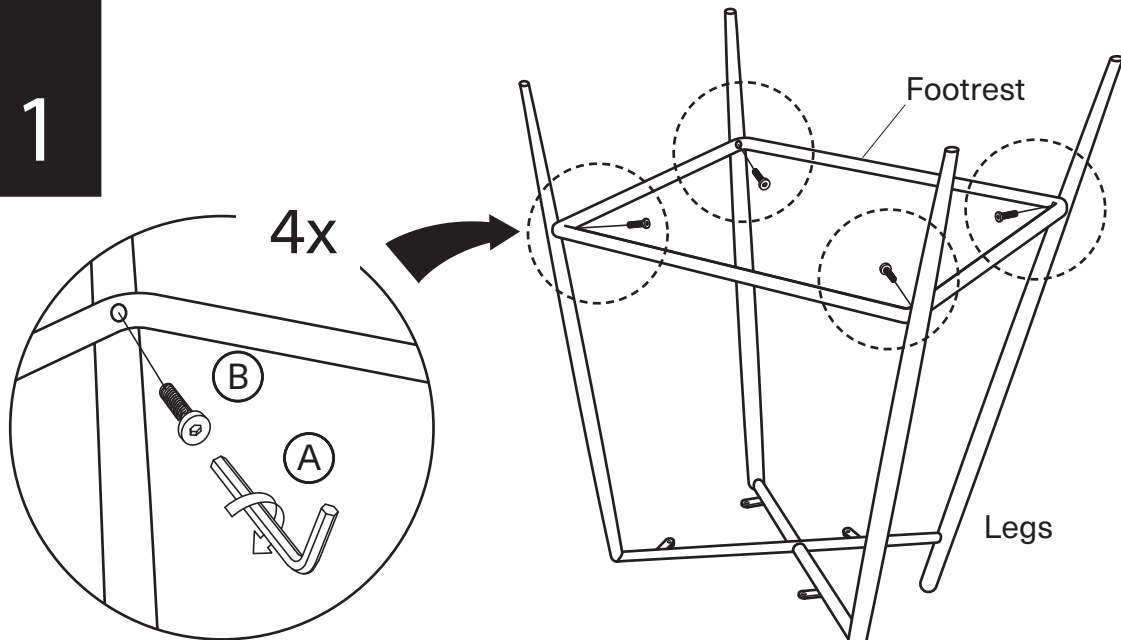

Note

1. Assemble the item on a soft, well-lit surface like cardboard or carpet.
2. For safety and efficiency, it's best to have two or more people assist with assembly to handle heavy parts safely and collaborate effectively.
3. Keep all packaging materials intact until assembly is complete.
4. Before assembling the item, carefully read all provided instructions.
5. Handle tools with care during assembly to prevent injuries.

1