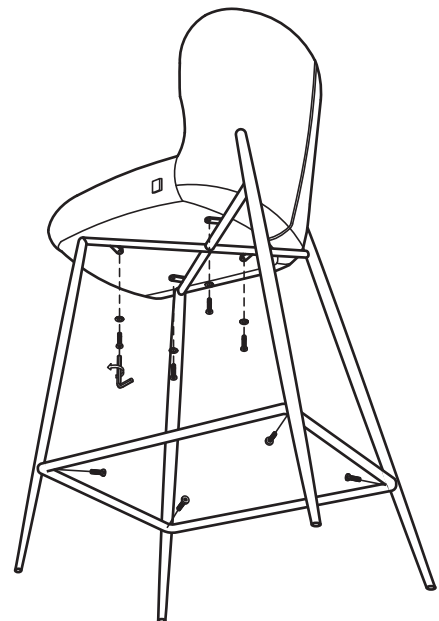

KOALA

L I V I N G

Assembly Instruction

Product Name: Hailey Charcoal Velvet 67cm Counter Stool - Black Metal Legs

Product Id: 128661

Hardware List

- | | | | |
|---|---|----------------------|-------|
| A |  | Allen Key
4mm | 1 pc |
| B |  | Allen Bolt
M6*L20 | 8 pcs |
| C |  | Washer
Ø16*Ø6 | 4 pcs |

Part List

Seat
1 pc

Legs
4 pcs

Footrest
1 pc

Note

1. Assemble the item on a soft, well-lit surface like cardboard or carpet.
2. For safety and efficiency, it's best to have two or more people assist with assembly to handle heavy parts safely and collaborate effectively.
3. Keep all packaging materials intact until assembly is complete.
4. Before assembling the item, carefully read all provided instructions.
5. Handle tools with care during assembly to prevent injuries.