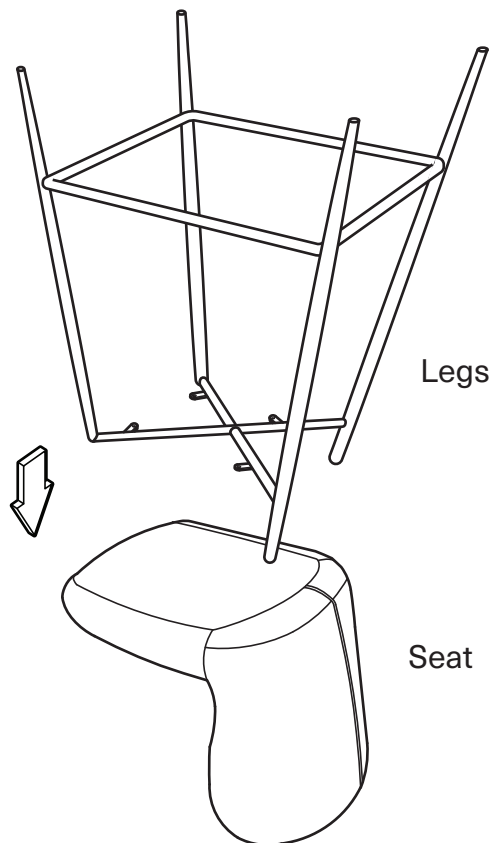

KOALA

L I V I N G

Assembly Instruction

Product Name: Hailey Charcoal Velvet 67cm Counter Stool - Black Metal Legs

Product Id: 128661

Hardware List

- | | | | |
|---|---|----------------------|-------|
| A |  | Allen Key
4mm | 1 pc |
| B |  | Allen Bolt
M6*L20 | 8 pcs |
| C |  | Washer
Ø16*Ø6 | 4 pcs |

Part List

Seat
1 pc

Legs
4 pcs

Footrest
1 pc

Note

1. Assemble the item on a soft, well-lit surface like cardboard or carpet.
2. For safety and efficiency, it's best to have two or more people assist with assembly to handle heavy parts safely and collaborate effectively.
3. Keep all packaging materials intact until assembly is complete.
4. Before assembling the item, carefully read all provided instructions.
5. Handle tools with care during assembly to prevent injuries.

1

2

3

4