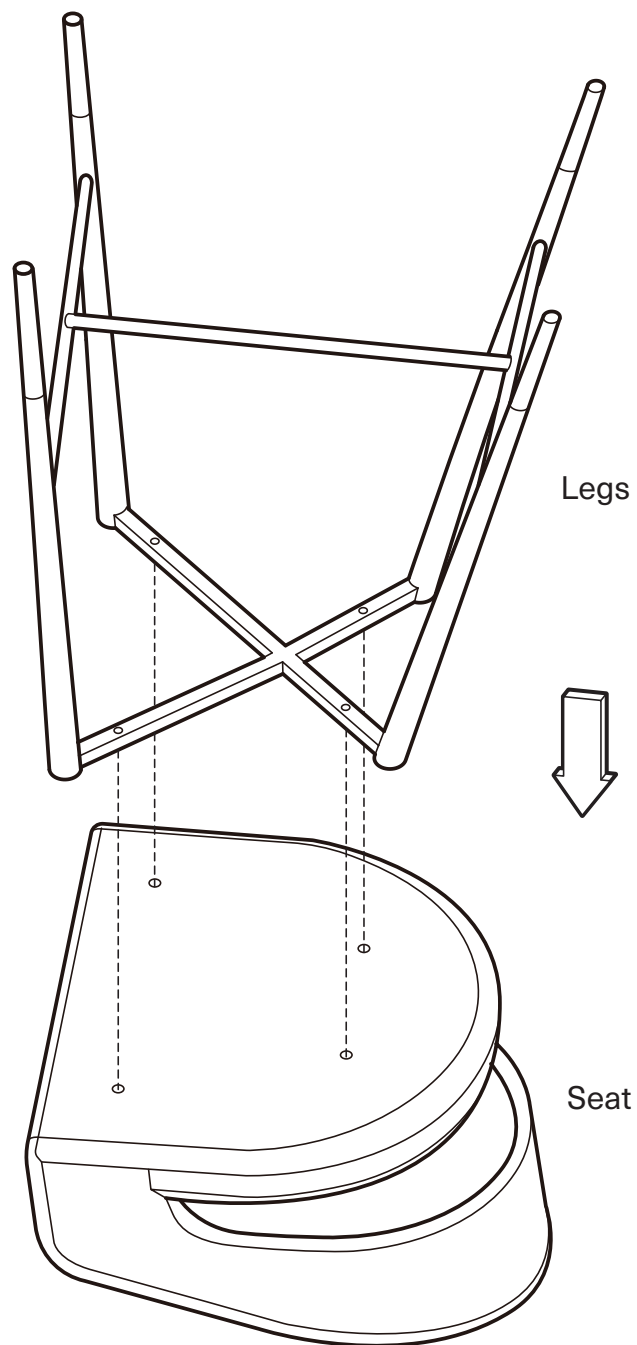

Note

1. Assemble the item on a soft, well-lit surface like cardboard or carpet.
2. For safety and efficiency, it's best to have two or more people assist with assembly to handle heavy parts safely and collaborate effectively.
3. Keep all packaging materials intact until assembly is complete.
4. Before assembling the item, carefully read all provided instructions.
5. Handle tools with care during assembly to prevent injuries.

1