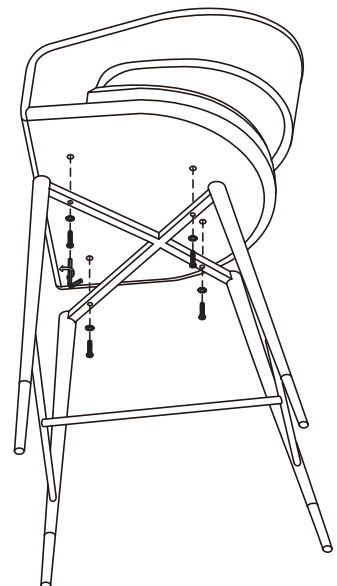

KOALA

L I V I N G

Assembly Instruction

Product Name: Moulin Chantilly White Fabric 66cm Counter Stool - Brushed Gold Legs

Product Id: 129031

Hardware List

- | | | | |
|---|---|----------------------|-------|
| A |  | Allen Key
4mm | 1 pc |
| B |  | Allen Bolt
M6*L25 | 4 pcs |
| C |  | Washer
Ø16*Ø6 | 4 pcs |

Part List

Legs
1 pc

Seat
1 pc

Note

1. Assemble the item on a soft, well-lit surface like cardboard or carpet.
2. For safety and efficiency, it's best to have two or more people assist with assembly to handle heavy parts safely and collaborate effectively.
3. Keep all packaging materials intact until assembly is complete.
4. Before assembling the item, carefully read all provided instructions.
5. Handle tools with care during assembly to prevent injuries.