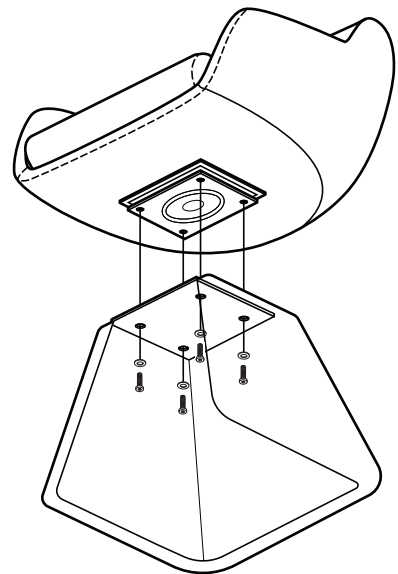

KOALA

L I V I N G

Assembly Instruction

Product Name: Antonia Army Green Fabric Swivel Dining Chair

Product Id: 800130

Hardware List

- | | | | |
|---|---|----------------------|-------|
| A |  | Allen Key
4mm | 1 pc |
| B |  | Allen Bolt
M6*L15 | 4 pcs |
| C |  | Washer
Ø16*Ø6 | 4 pcs |

Part List

Legs
1 pc

Seat
1 pc

Note

1. Assemble the item on a soft, well-lit surface like cardboard or carpet.
2. For safety and efficiency, it's best to have two or more people assist with assembly to handle heavy parts safely and collaborate effectively.
3. Do not discard any packaging materials until assembly is complete.
4. Before assembling the item, carefully read all provided instructions.
5. Handle tools with care during assembly to prevent injuries.