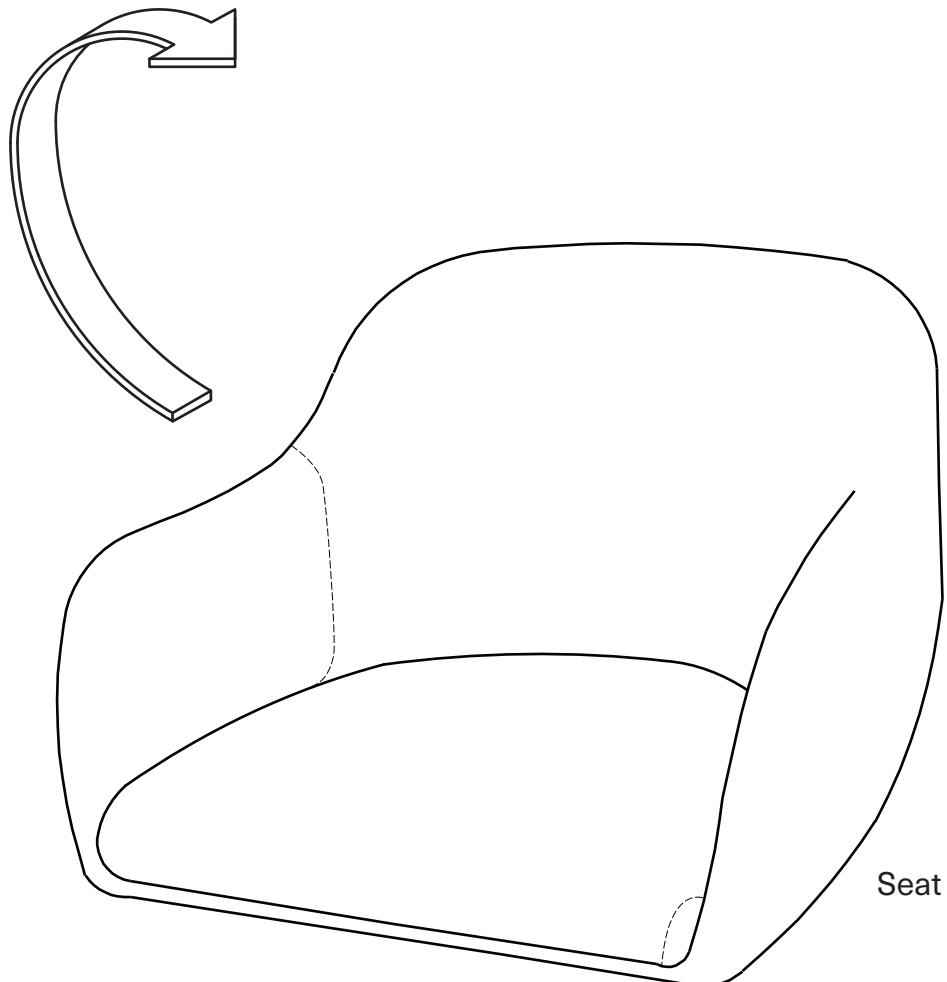

Note

1. Assemble the item on a soft, well-lit surface like cardboard or carpet.
2. For safety and efficiency, it's best to have two or more people assist with assembly to handle heavy parts safely and collaborate effectively.
3. Do not discard any packaging materials until assembly is complete.
4. Before assembling the item, carefully read all provided instructions.
5. Handle tools with care during assembly to prevent injuries.

1