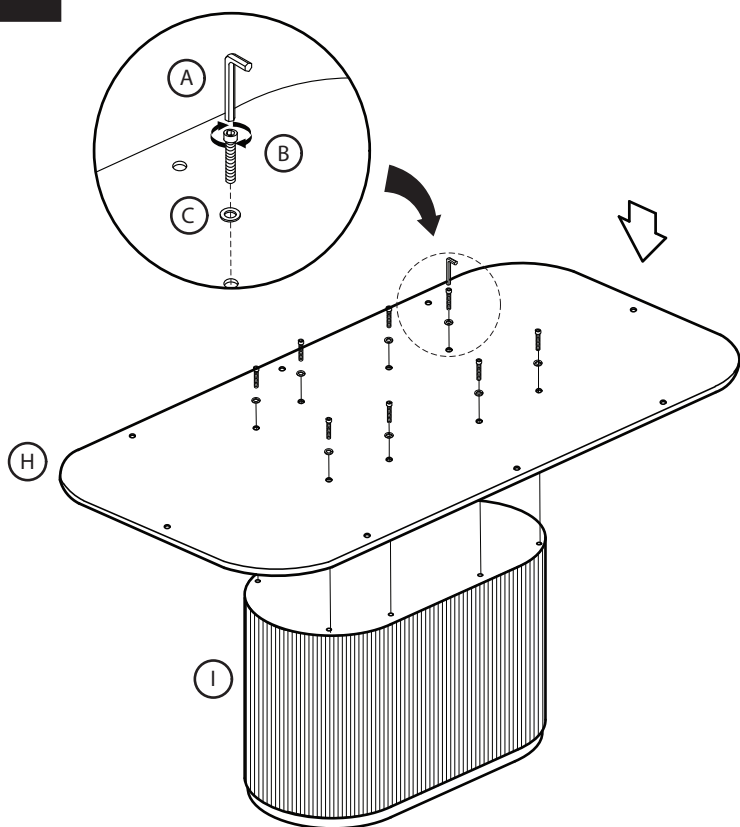

Note

1. Assemble the item on a soft, well-lit surface like cardboard or carpet.
2. For safety and efficiency, it's best to have two or more people assist with assembly to handle heavy parts safely and collaborate effectively.
3. Keep all packaging materials intact until assembly is complete.
4. Before assembling the item, carefully read all provided instructions.
5. Handle tools with care during assembly to prevent injuries.

1