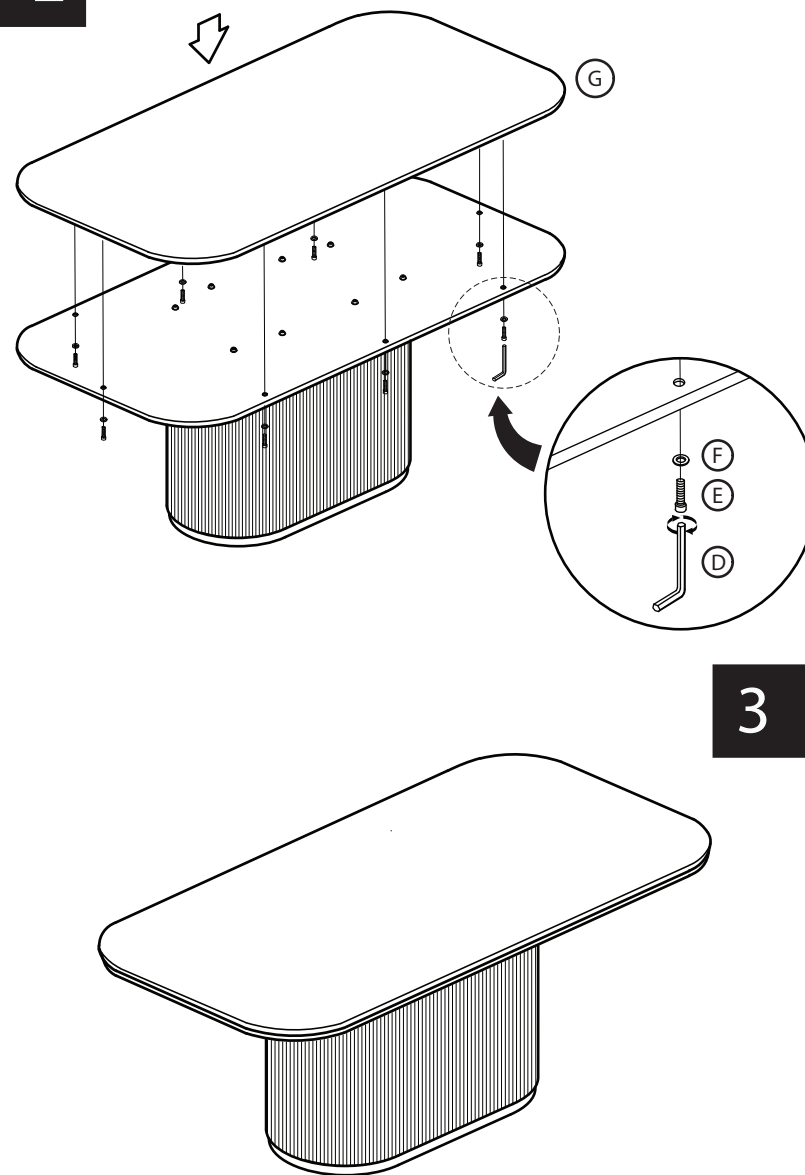

Note

1. Assemble the item on a soft, well-lit surface like cardboard or carpet.
2. For safety and efficiency, it's best to have two or more people assist with assembly to handle heavy parts safely and collaborate effectively.
3. Keep all packaging materials intact until assembly is complete.
4. Before assembling the item, carefully read all provided instructions.
5. Handle tools with care during assembly to prevent injuries.

1

2

3