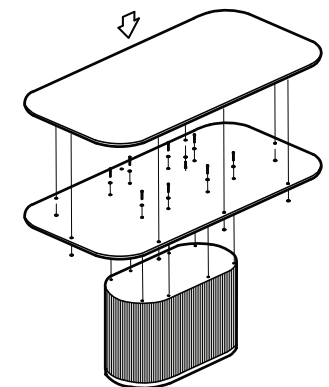

KOALA

L I V I N G

Assembly Instruction

Product Name: San Pierre Walnut Veneer Dining Table

Single Leg - Travertine Finish Sintered Stone Top 270x120cm

Product Id: 129462

Hardware List

A		Allen Key 5mm	1 pc
B		Allen Bolt M8*40	8 pcs
C		Washer 8*19	8 pcs
D		Allen Key 4mm	1 pc
E		Allen Bolt M6*25	10 pcs
F		Washer 6*16	10 pcs

Part List

G
1 pc

H
1 pc

I
1 pc

Note

1. Assemble the item on a soft, well-lit surface like cardboard or carpet.
2. For safety and efficiency, it's best to have two or more people assist with assembly to handle heavy parts safely and collaborate effectively.
3. Keep all packaging materials intact until assembly is complete.
4. Before assembling the item, carefully read all provided instructions.
5. Handle tools with care during assembly to prevent injuries.