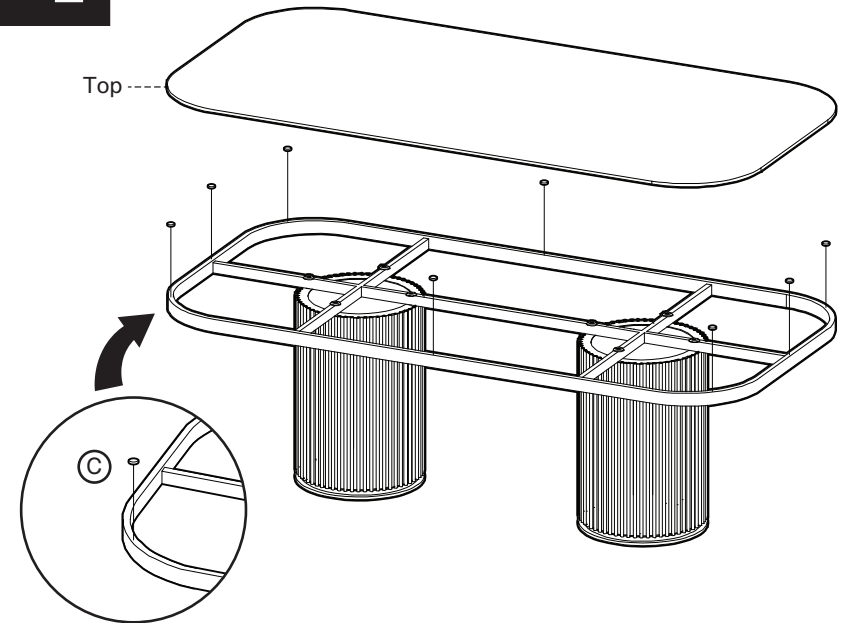

Note

1. Assemble the item on a soft, well-lit surface like cardboard or carpet.
2. For safety and efficiency, it's best to have two or more people assist with assembly to handle heavy parts safely and collaborate effectively.
3. Keep all packaging materials intact until assembly is complete.
4. Before assembling the item, carefully read all provided instructions.
5. Handle tools with care during assembly to prevent injuries.

1

2

3