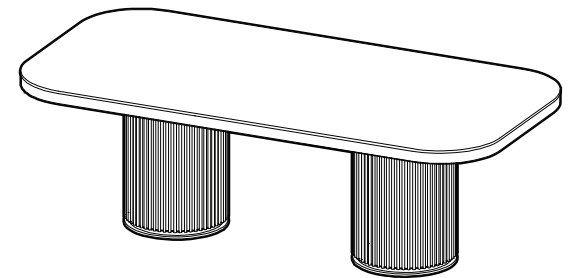

KOALA

L I V I N G

Assembly Instruction

Product Name: Archie Statuario White Sintered Stone Curved Dining Table
Matte Black Legs 268x118cm

Product Id: 129221

Hardware List

- A  Allen Key 5mm 2 pc
- B  Allen Bolt M8*55 8 pcs
- C  Silicone Pad 10 pcs