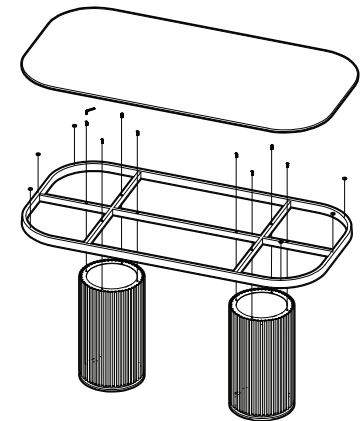

KOALA

L I V I N G

Assembly Instruction

Product Name: Archie Statuario White Sintered Stone Curved Dining Table
Matte Black Legs 268x118cm

Product Id: 129221

Hardware List

- A  Allen Key 5mm 2 pc
- B  Allen Bolt M8*55 8 pcs
- C  Silicone Pad 10 pcs

Top
1 pc

Frame
1 pc

Leg
2 pcs

Note

1. Assemble the item on a soft, well-lit surface like cardboard or carpet.
2. For safety and efficiency, it's best to have two or more people assist with assembly to handle heavy parts safely and collaborate effectively.
3. Keep all packaging materials intact until assembly is complete.
4. Before assembling the item, carefully read all provided instructions.
5. Handle tools with care during assembly to prevent injuries.