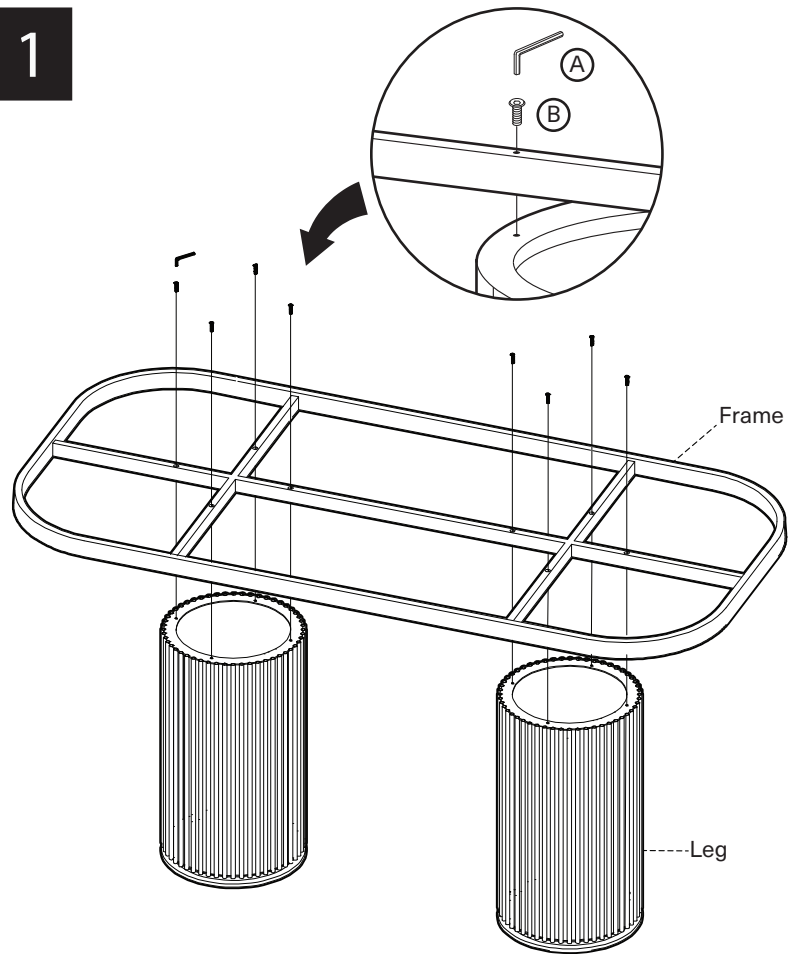

Note

1. Assemble the item on a soft, well-lit surface like cardboard or carpet.
2. For safety and efficiency, it's best to have two or more people assist with assembly to handle heavy parts safely and collaborate effectively.
3. Keep all packaging materials intact until assembly is complete.
4. Before assembling the item, carefully read all provided instructions.
5. Handle tools with care during assembly to prevent injuries.

1