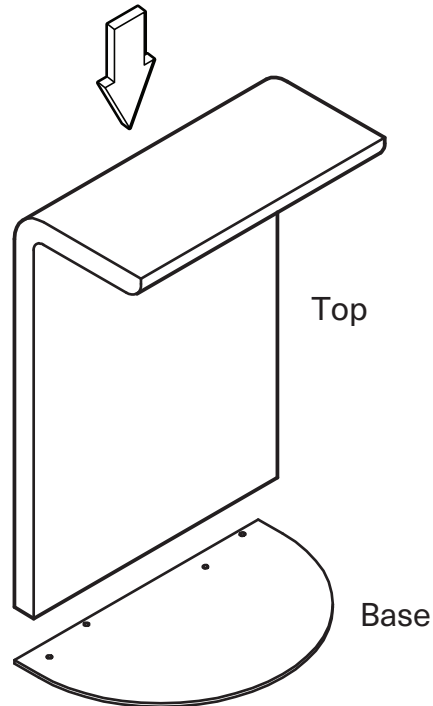

Note

1. Assemble the item on a soft, well-lit surface like cardboard or carpet.
2. For safety and efficiency, it's best to have two or more people assist with assembly to handle heavy parts safely and collaborate effectively.
3. Keep all packaging materials intact until assembly is complete.
4. Before assembling the item, carefully read all provided instructions.
5. Handle tools with care during assembly to prevent injuries.

1