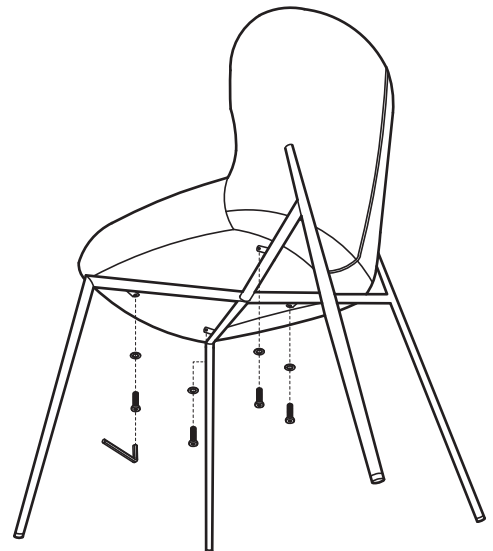

KOALA

L I V I N G

Assembly Instruction

Product Name: Hailey Charcoal Velvet Dining Chair - Black Legs

Product Id: 127924

Hardware List

- | | | | |
|---|---|----------------------|-------|
| A |  | Allen Key
4mm | 1 pc |
| B |  | Allen Bolt
M6*L20 | 4 pcs |
| C |  | Washer
Ø16*Ø6 | 4 pcs |

Part List

Legs
1 pc

Seat
1 pc

Note

1. Assemble the item on a soft, well-lit surface like cardboard or carpet.
2. For safety and efficiency, it's best to have two or more people assist with assembly to handle heavy parts safely and collaborate effectively.
3. Do not discard any packaging materials until assembly is complete.
4. Before assembling the item, carefully read all provided instructions.
5. Handle tools with care during assembly to prevent injuries.