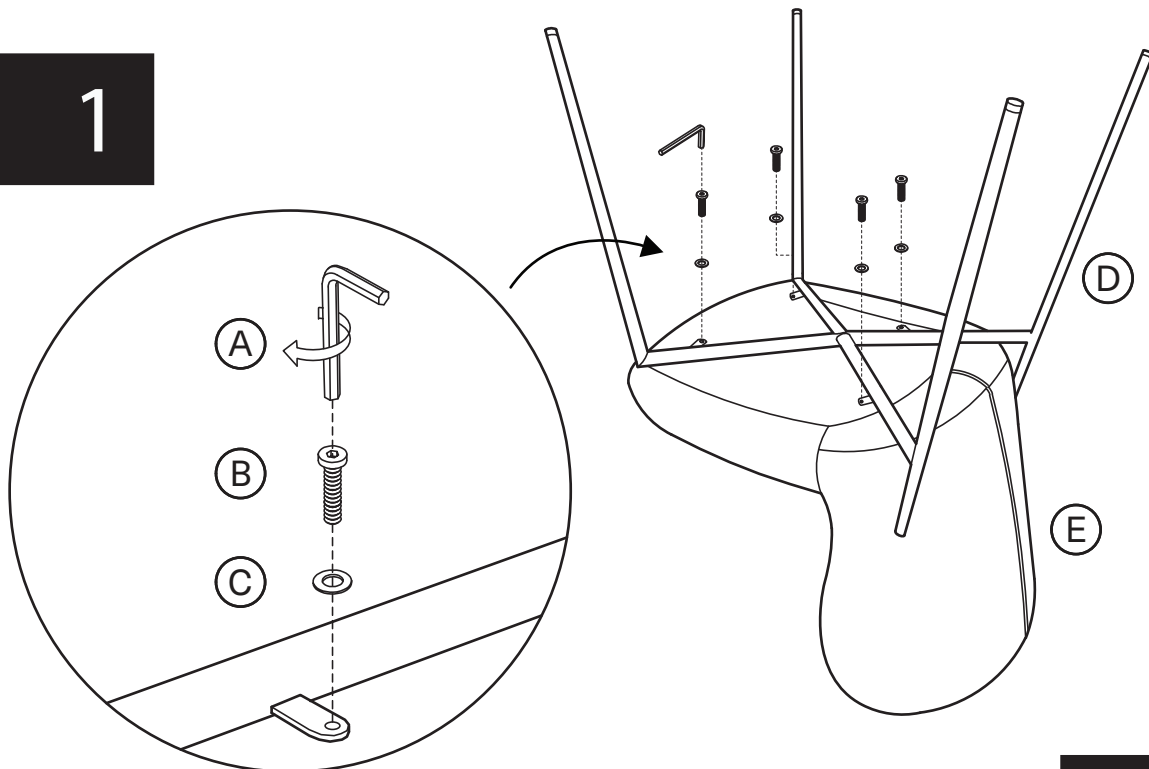

Note

1. Assemble the item on a soft, well-lit surface like cardboard or carpet.
2. For safety and efficiency, it's best to have two or more people assist with assembly to handle heavy parts safely and collaborate effectively.
3. Do not discard any packaging materials until assembly is complete.
4. Before assembling the item, carefully read all provided instructions.
5. Handle tools with care during assembly to prevent injuries.

1

2