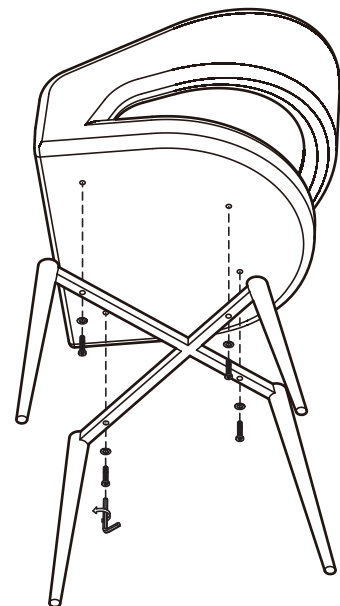

KOALA

L I V I N G

Assembly Instruction

Product Name: Moulin Sage Green Vegan Leather Dining Chair - Brushed Gold Legs

Product Id: 127918

Hardware List

- A  Allen Key 4mm 1 pc
- B  Allen Bolt M6*L35 4 pcs
- C  Washer Ø6*Ø16mm 4 pcs

Part List

Legs
1 pc

Seat
1 pc

Note

1. Assemble the item on a soft, well-lit surface like cardboard or carpet.
2. For safety and efficiency, it's best to have two or more people assist with assembly to handle heavy parts safely and collaborate effectively.
3. Keep all packaging materials intact until assembly is complete.
4. Before assembling the item, carefully read all provided instructions.
5. Handle tools with care during assembly to prevent injuries.