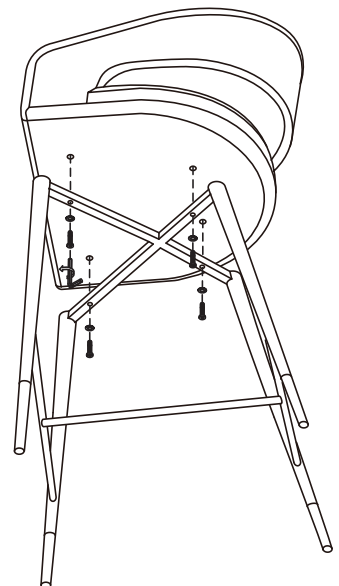

KOALA

L I V I N G

Assembly Instruction

Product Name: Moulin Walnut Vegan Leather 66cm Counter Stool - Brushed Gold Legs
Product Id: 128302

Hardware List

- A  Allen Key 4mm 1 pc
- B  Allen Bolt M6*L35 4 pcs
- C  Washer Ø16*Ø6 4 pcs

Part List

Legs
1 pc

Seat
1 pc

Note

1. Assemble the item on a soft, well-lit surface like cardboard or carpet.
2. For safety and efficiency, it's best to have two or more people assist with assembly to handle heavy parts safely and collaborate effectively.
3. Do not discard any packaging materials until assembly is complete.
4. Before assembling the item, carefully read all provided instructions.
5. Handle tools with care during assembly to prevent injuries.