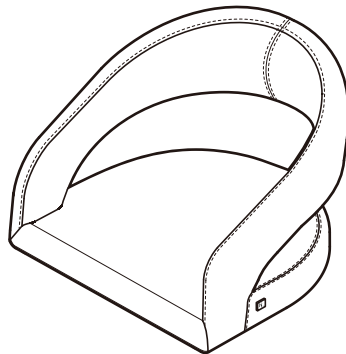

KOALA

L I V I N G

Assembly Instruction

Product Name: Moulin Walnut Vegan Leather 66cm Counter Stool - Brushed Gold Legs
Product Id: 128302

Hardware List

- A  Allen Key 4mm 1 pc
- B  Allen Bolt M6*L35 4 pcs
- C  Washer Ø16*Ø6 4 pcs

Part List

Legs
1 pc

Seat
1 pc

Note

1. Assemble the item on a soft, well-lit surface like cardboard or carpet.
2. For safety and efficiency, it's best to have two or more people assist with assembly to handle heavy parts safely and collaborate effectively.
3. Do not discard any packaging materials until assembly is complete.
4. Before assembling the item, carefully read all provided instructions.
5. Handle tools with care during assembly to prevent injuries.