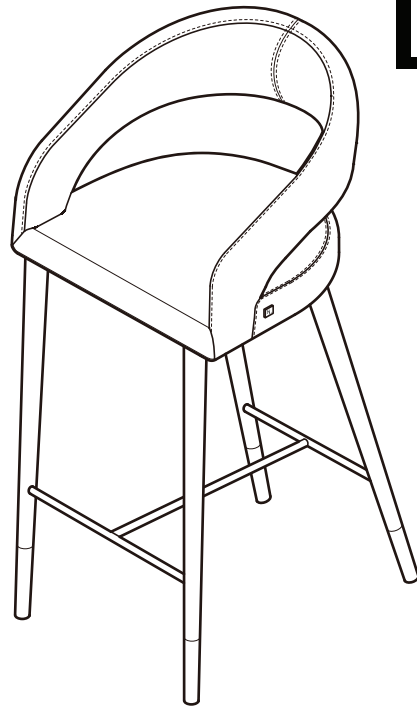

KOALA

L I V I N G

Assembly Instruction

Product Name: Moulin Walnut Vegan Leather 66cm Counter Stool - Brushed Gold Legs
Product Id: 128302

Hardware List

- A  Allen Key 4mm 1 pc
- B  Allen Bolt M6*L35 4 pcs
- C  Washer Ø16*Ø6 4 pcs

Part List

Legs
1 pc

Seat
1 pc

Note

1. Assemble the item on a soft, well-lit surface like cardboard or carpet.
2. For safety and efficiency, it's best to have two or more people assist with assembly to handle heavy parts safely and collaborate effectively.
3. Do not discard any packaging materials until assembly is complete.
4. Before assembling the item, carefully read all provided instructions.
5. Handle tools with care during assembly to prevent injuries.