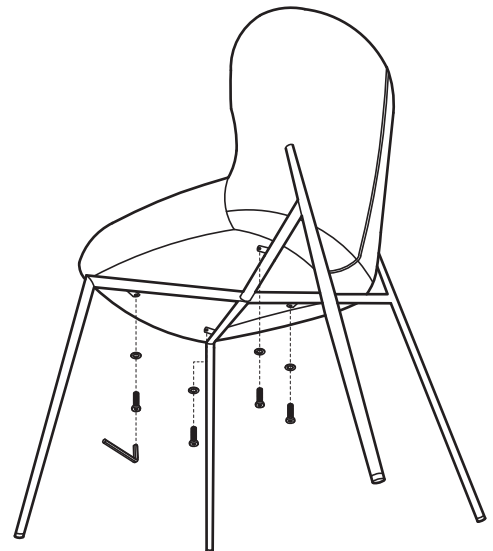

KOALA

L I V I N G

Assembly Instruction

Product Name: Hailey Sand Beige Vegan Leather Dining Chair - Bronze Legs

Product Id: 127925

Hardware List

- A  Allen Key 4mm 1 pc
- B  Allen Bolt M6*L20 4 pcs
- C  Washer Ø16*Ø6 4 pcs

Part List

Legs
1 pc

Seat
1 pc

Note

1. Assemble the item on a soft, well-lit surface like cardboard or carpet.
2. For safety and efficiency, it's best to have two or more people assist with assembly to handle heavy parts safely and collaborate effectively.
3. Do not discard any packaging materials until assembly is complete.
4. Before assembling the item, carefully read all provided instructions.
5. Handle tools with care during assembly to prevent injuries.