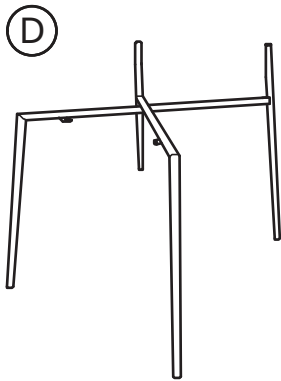

KOALA

L I V I N G

Assembly Instruction

Product Name: Hailey Sand Beige Vegan Leather Dining Chair - Bronze Legs

Product Id: 127925

Hardware List

- A  Allen Key 4mm 1 pc
- B  Allen Bolt M6*L20 4 pcs
- C  Washer Ø16*Ø6 4 pcs

Part List

Legs
1 pc

Seat
1 pc

Note

1. Assemble the item on a soft, well-lit surface like cardboard or carpet.
2. For safety and efficiency, it's best to have two or more people assist with assembly to handle heavy parts safely and collaborate effectively.
3. Do not discard any packaging materials until assembly is complete.
4. Before assembling the item, carefully read all provided instructions.
5. Handle tools with care during assembly to prevent injuries.