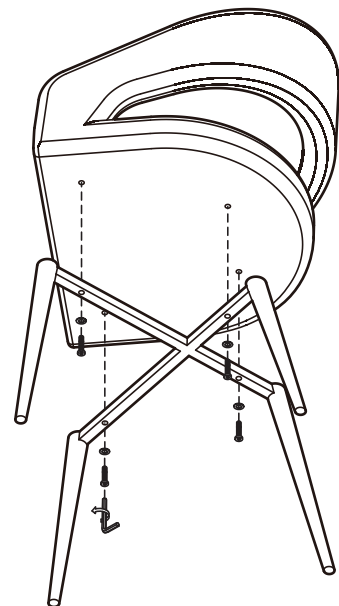

### Assembly Instruction

Product Name: Moulin Chantilly White Fabric Dining Chair - Brushed Gold Legs

Product Id: 129032

#### Hardware List

- A  Allen Key 4mm 1 pc
- B  Allen Bolt M6\*L35 4 pcs
- C  Washer Ø6\*Ø16mm 4 pcs

#### Part List

Legs  
1 pc

Seat  
1 pc