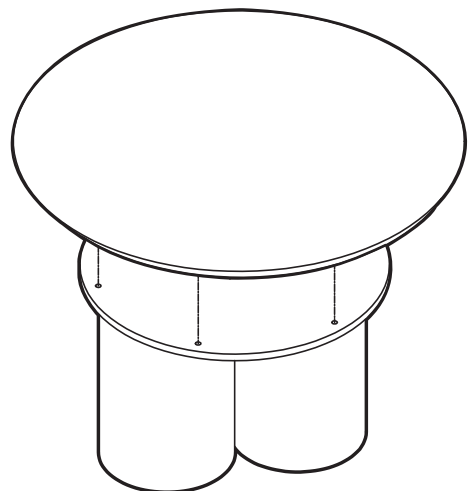

## Assembly Instruction

Product Name: Terzetto Round Coffee Table High

### Hardware List

- |   |   |                       |       |
|---|---|-----------------------|-------|
| A |    | Allen Key<br>5mm      | 1 pc  |
| B |   | Allen Bolt<br>M8x35mm | 6 pcs |
| C |  | Spring Washer<br>13mm | 6 pcs |
| D |  | Washer<br>19mm        | 6 pcs |

### Parts List

Top  
1 pc

Base  
1 pc