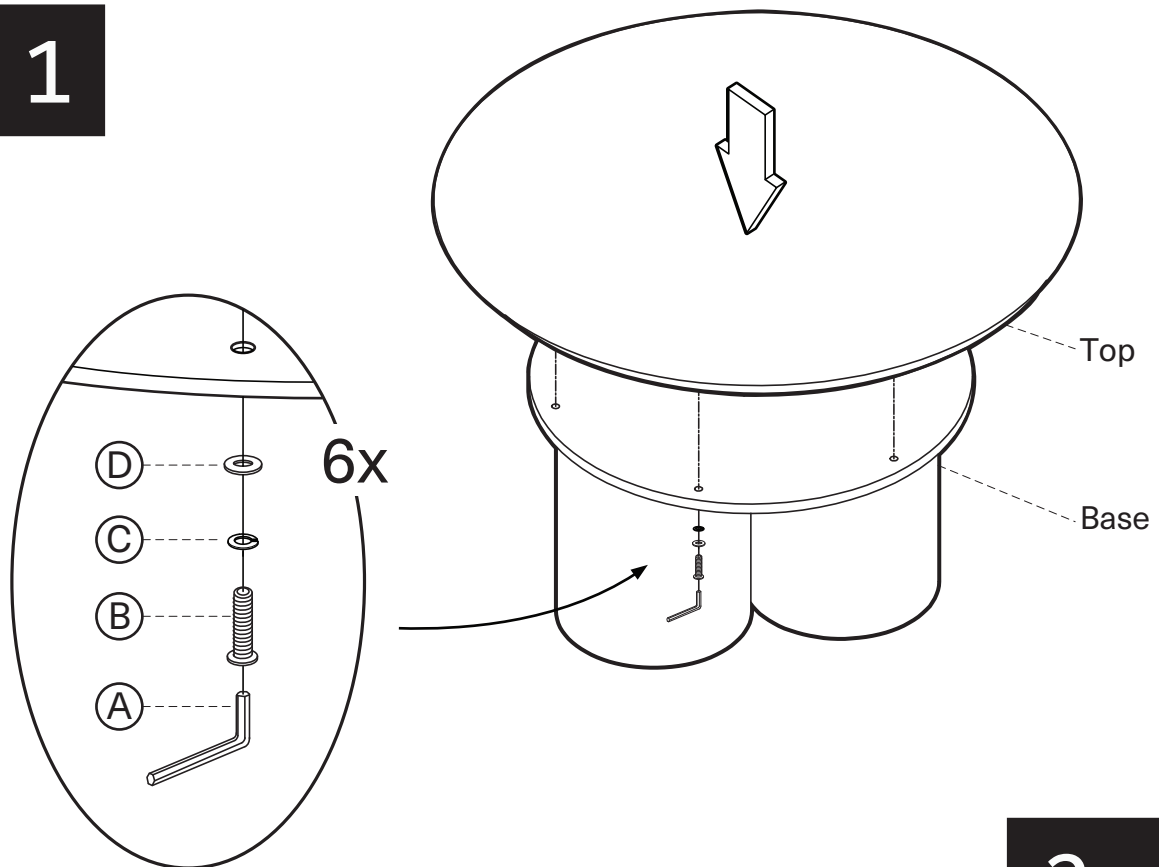

Note

1. Please check that all required hardware for assembly, as listed in the instructions, is available before beginning assembly.
2. For safety and efficiency, it's best to have two or more people assist with assembly to handle heavy parts safely and collaborate effectively.
3. Do not discard any packaging materials until assembly is complete.
4. Before assembling the item, carefully read all provided instructions.
5. Handle tools with care during assembly to prevent injuries.
6. A drill may be used, but only on a LOW setting to avoid damage.

1

2