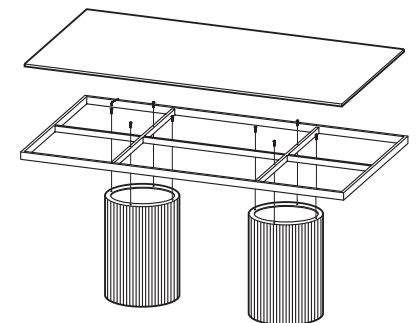

## Assembly Instruction

Product Name: Archie White Sintered Stone Dining Table  
Matte Black Legs 200x100cm

Product Id: 128873

### Hardware List

- A  Allen Key 2 pc  
5mm
- B  Allen Bolt 8 pcs  
M8\*55
- C  Silicone Cap 10 pcs

### Part List