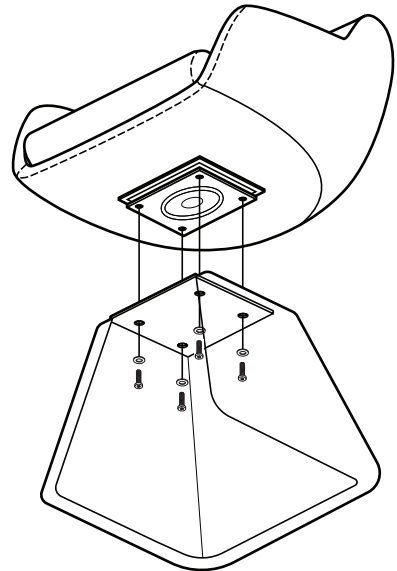

#### Hardware List

- A  Allen Key 4mm 1 pc
- B  Allen Bolt M6\*L15 4 pcs
- C  Washer Ø16\*Ø6 4 pcs

#### Part List

Legs  
1 pc

Seat  
1 pc