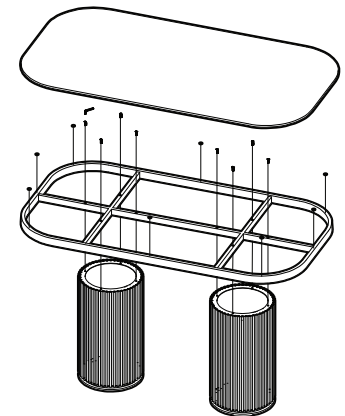

KOALA

L I V I N G

Assembly Instruction

Product Name: Archie Statuario White Sintered Stone Dining Table
Matte Black Legs 160x90cm

Product Id: 129981

Hardware List

- A  Allen Key 5mm 2 pc
- B  Allen Bolt M8*55 8 pcs
- C  Silicone Pad 10 pcs

Top
1 pc

Frame
1 pc

Leg
2 pcs

Note

1. Assemble the item on a soft, well-lit surface like cardboard or carpet.
2. For safety and efficiency, it's best to have two or more people assist with assembly to handle heavy parts safely and collaborate effectively.
3. Keep all packaging materials intact until assembly is complete.
4. Before assembling the item, carefully read all provided instructions.
5. Handle tools with care during assembly to prevent injuries.