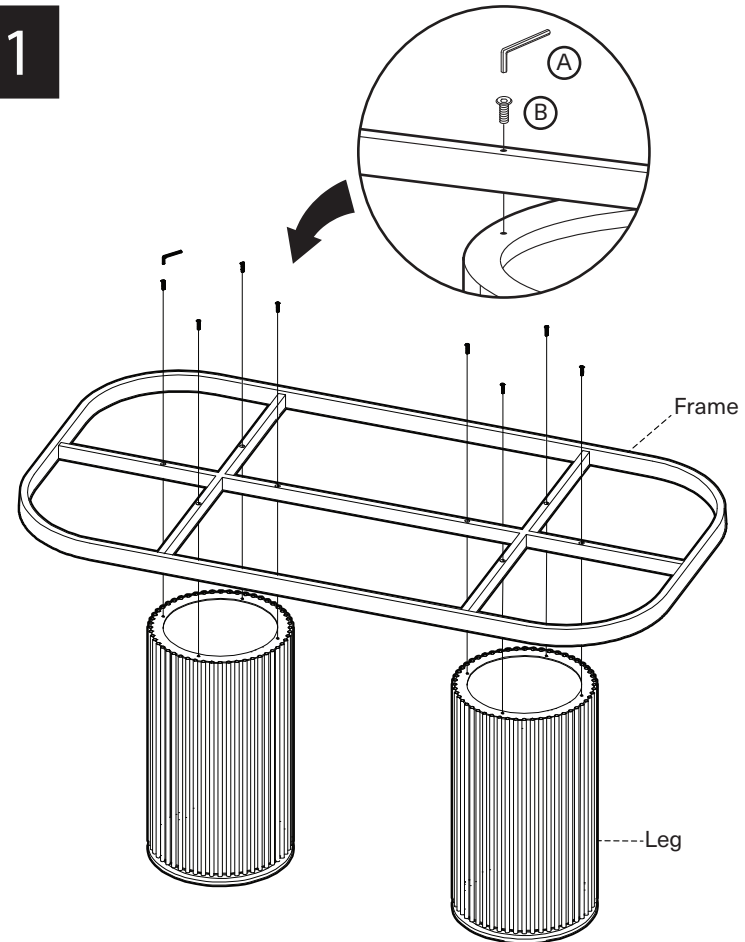

KOALA

L I V I N G

Assembly Instruction

Product Name: Archie Statuario White Sintered Stone Dining Table
Matte Black Legs 160x90cm

Product Id: 129981

Hardware List

- A  Allen Key 5mm 2 pc
- B  Allen Bolt M8*55 8 pcs
- C  Silicone Pad 10 pcs

Top
1 pc

Frame
1 pc

Leg
2 pcs

Note

1. Assemble the item on a soft, well-lit surface like cardboard or carpet.
2. For safety and efficiency, it's best to have two or more people assist with assembly to handle heavy parts safely and collaborate effectively.
3. Keep all packaging materials intact until assembly is complete.
4. Before assembling the item, carefully read all provided instructions.
5. Handle tools with care during assembly to prevent injuries.