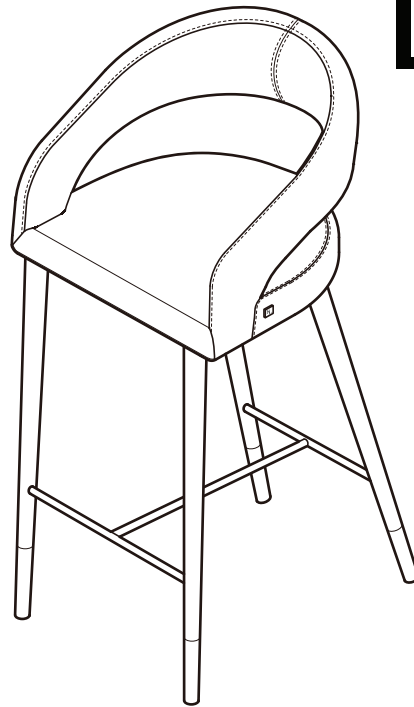

KOALA

L I V I N G

Assembly Instruction

Product Name: Moulin Sand Beige Vegan Leather 66cm Counter Stool - Brushed Gold Legs
Product Id: 129248

Hardware List

- | | | | |
|---|---|----------------------|-------|
| A |  | Allen Key
4mm | 1 pc |
| B |  | Allen Bolt
M6*L35 | 4 pcs |
| C |  | Washer
Ø16*Ø6 | 4 pcs |

Part List

Legs
1 pc

Seat
1 pc

Note

1. Assemble the item on a soft, well-lit surface like cardboard or carpet.
2. For safety and efficiency, it's best to have two or more people assist with assembly to handle heavy parts safely and collaborate effectively.
3. Keep all packaging materials intact until assembly is complete.
4. Before assembling the item, carefully read all provided instructions.
5. Handle tools with care during assembly to prevent injuries.