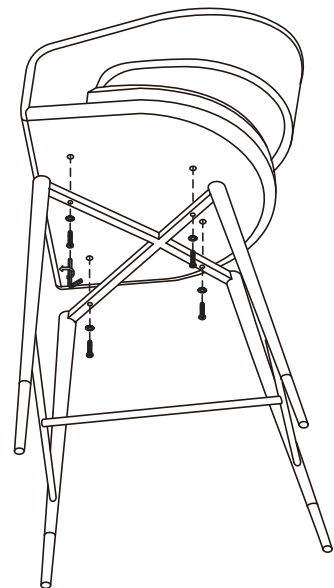

KOALA

L I V I N G

Assembly Instruction

Product Name: Moulin Sand Beige Vegan Leather 66cm Counter Stool - Brushed Gold Legs
Product Id: 129248

Hardware List

- | | | | |
|---|---|----------------------|-------|
| A |  | Allen Key
4mm | 1 pc |
| B |  | Allen Bolt
M6*L35 | 4 pcs |
| C |  | Washer
Ø16*Ø6 | 4 pcs |

Part List

Legs
1 pc

Seat
1 pc

Note

1. Assemble the item on a soft, well-lit surface like cardboard or carpet.
2. For safety and efficiency, it's best to have two or more people assist with assembly to handle heavy parts safely and collaborate effectively.
3. Keep all packaging materials intact until assembly is complete.
4. Before assembling the item, carefully read all provided instructions.
5. Handle tools with care during assembly to prevent injuries.