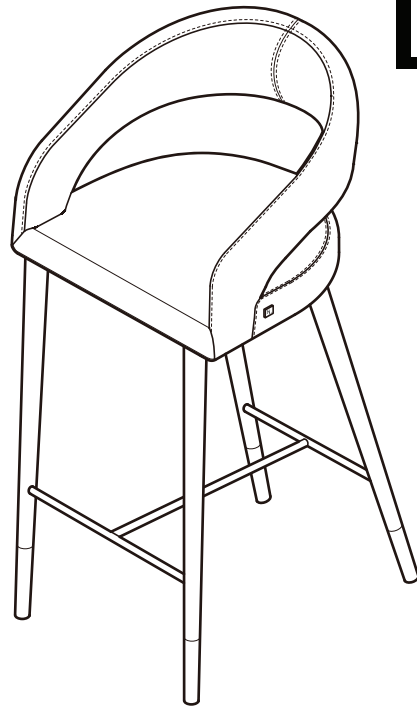

### Assembly Instruction

Product Name: Moulin Midnight Navy Velvet 66cm Counter Stool - Brushed Gold Legs

Product Id: 128299

#### Part List

Legs  
1 pc

Seat  
1 pc