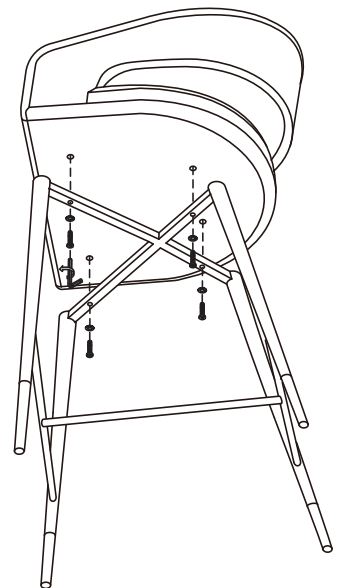

### Assembly Instruction

Product Name: Moulin Midnight Navy Velvet 66cm Counter Stool - Brushed Gold Legs

Product Id: 128299

#### Hardware List

- A  Allen Key 4mm 1 pc
- B  Allen Bolt M6\*L35 4 pcs
- C  Washer Ø16\*Ø6 4 pcs

#### Part List

Legs  
1 pc

Seat  
1 pc