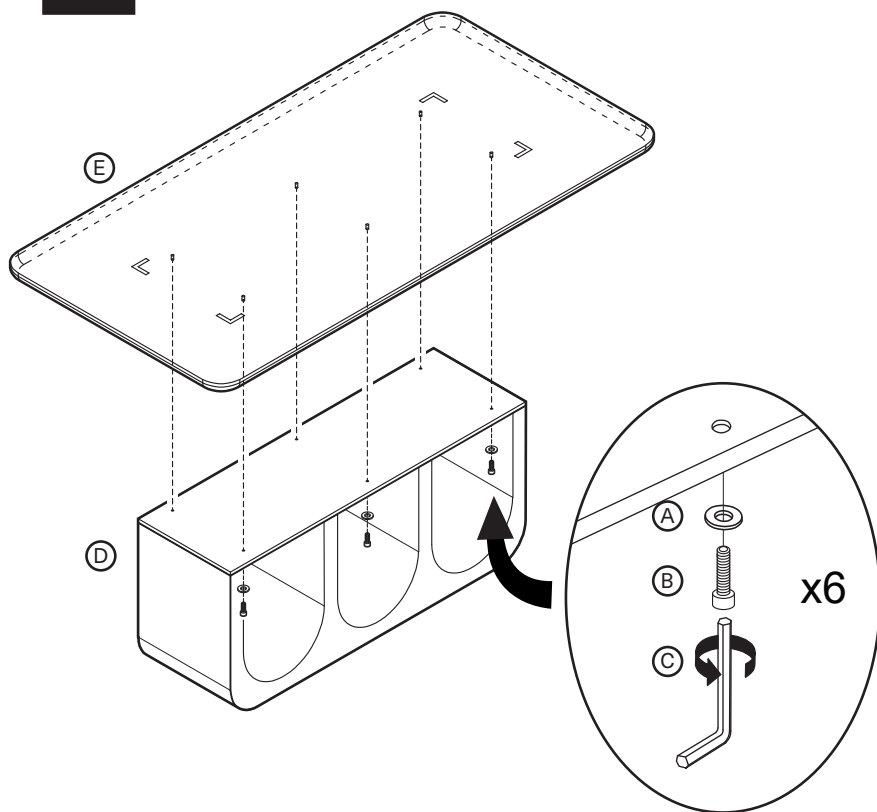

Note

1. Assemble the item on a soft, well-lit surface like cardboard or carpet.
2. For safety and efficiency, it's best to have two or more people assist with assembly to handle heavy parts safely and collaborate effectively.
3. Keep all packaging materials intact until assembly is complete.
4. Before assembling the item, carefully read all provided instructions.
5. Handle tools with care during assembly to prevent injuries.

1