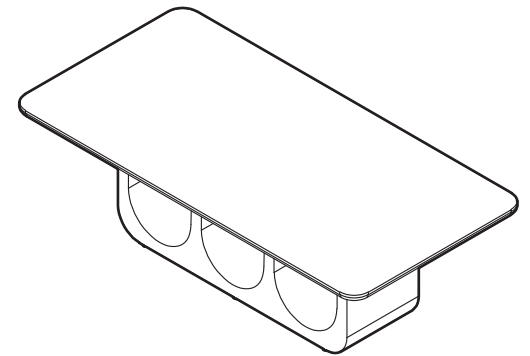

KOALA

L I V I N G

Assembly Instruction

Product Name: Costanza Mocha Walnut Brown Wooden Dining Table
Product Id: 130218

Hardware List

- A  Washer 8*19 6 pcs
- B  Allen Bolt 8*40 6 pcs
- C  Allen Key 4mm 1 pc