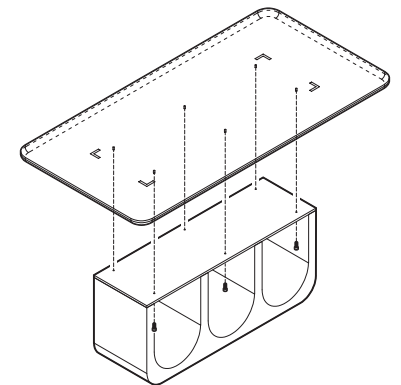

KOALA

L I V I N G

Assembly Instruction

Product Name: Costanza Mocha Walnut Brown Wooden Dining Table
Product Id: 130218

Hardware List

- A  Washer 8*19 6 pcs
- B  Allen Bolt 8*40 6 pcs
- C  Allen Key 4mm 1 pc

Part List

D
1 pc

E
1 pc

Note

1. Assemble the item on a soft, well-lit surface like cardboard or carpet.
2. For safety and efficiency, it's best to have two or more people assist with assembly to handle heavy parts safely and collaborate effectively.
3. Keep all packaging materials intact until assembly is complete.
4. Before assembling the item, carefully read all provided instructions.
5. Handle tools with care during assembly to prevent injuries.