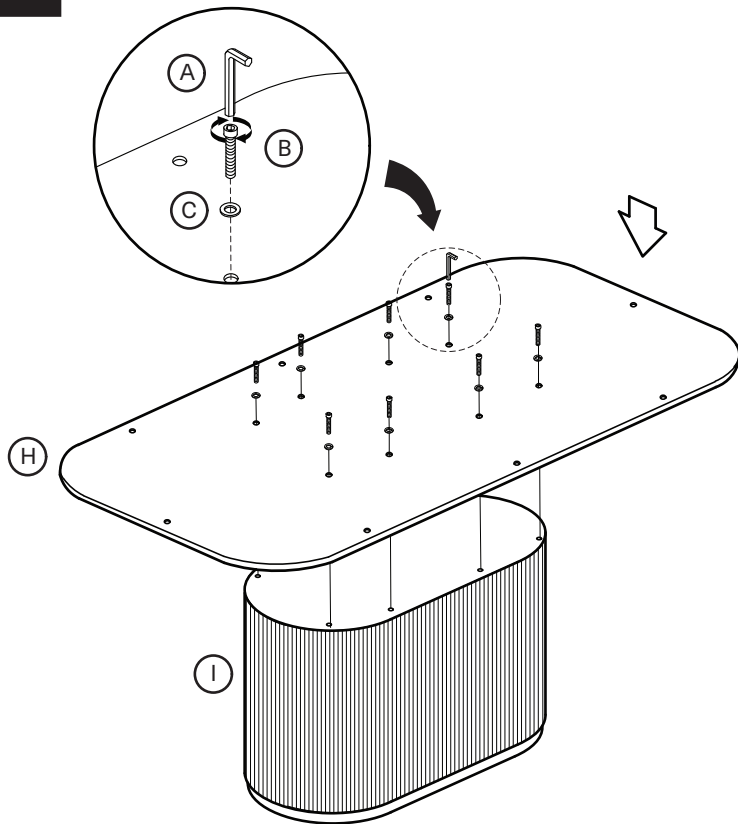

Note

1. Assemble the item on a soft, well-lit surface like cardboard or carpet.
2. For safety and efficiency, it's best to have two or more people assist with assembly to handle heavy parts safely and collaborate effectively.
3. Keep all packaging materials intact until assembly is complete.
4. Before assembling the item, carefully read all provided instructions.
5. Handle tools with care during assembly to prevent injuries.

1