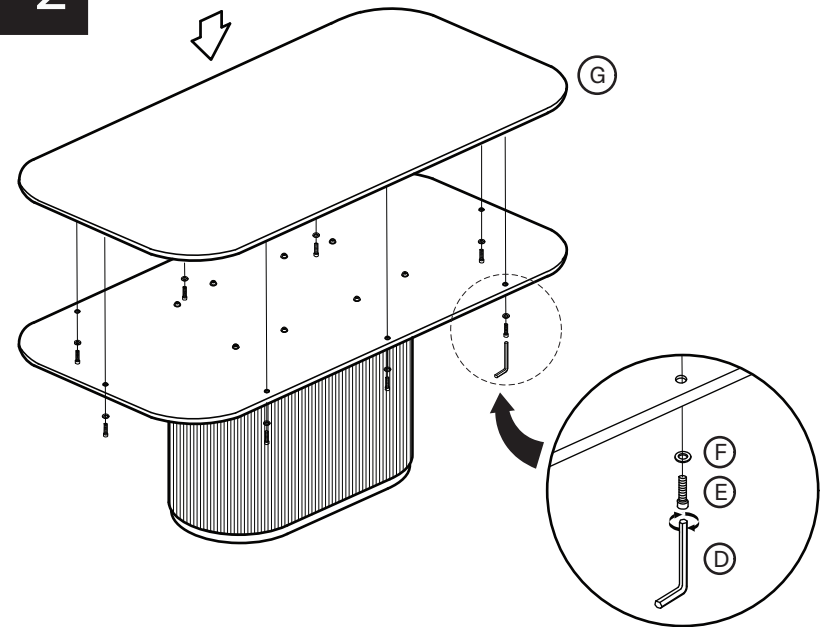

Note

1. Assemble the item on a soft, well-lit surface like cardboard or carpet.
2. For safety and efficiency, it's best to have two or more people assist with assembly to handle heavy parts safely and collaborate effectively.
3. Keep all packaging materials intact until assembly is complete.
4. Before assembling the item, carefully read all provided instructions.
5. Handle tools with care during assembly to prevent injuries.

1

2

3