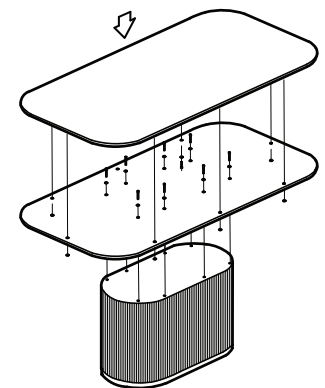

KOALA

L I V I N G

Assembly Instruction

Product Name: San Pierre Walnut Veneer Dining Table
Single Leg - Travertine Finish Sintered Stone Top 200x110cm
Product Id: 129466

Hardware List

A		Allen Key 5mm	1 pc
B		Allen Bolt M8*40	8 pcs
C		Washer 8*19	8 pcs
D		Allen Key 4mm	1 pc
E		Allen Bolt M6*25	10 pcs
F		Washer 6*16	10 pcs

Part List

Ⓜ
1 pc

Ⓜ
1 pc

Ⓜ
1 pc

Note

1. Assemble the item on a soft, well-lit surface like cardboard or carpet.
2. For safety and efficiency, it's best to have two or more people assist with assembly to handle heavy parts safely and collaborate effectively.
3. Keep all packaging materials intact until assembly is complete.
4. Before assembling the item, carefully read all provided instructions.
5. Handle tools with care during assembly to prevent injuries.