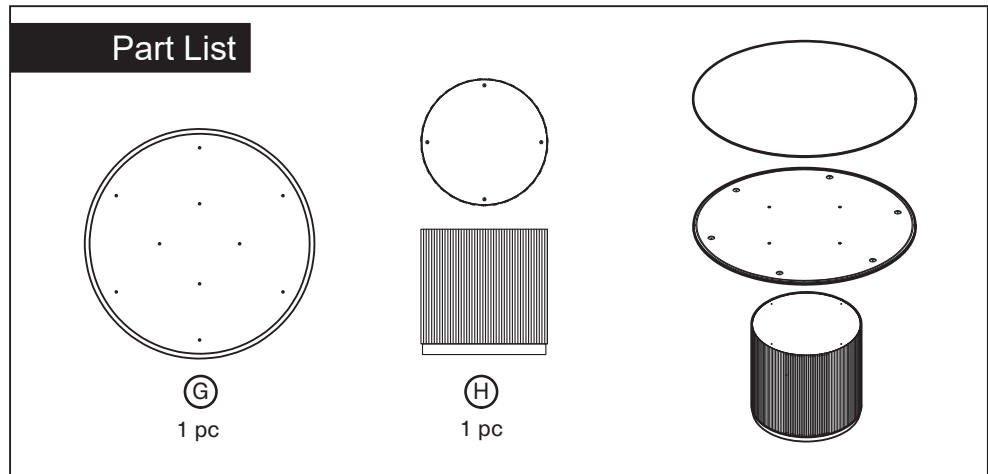

KOALA

L I V I N G

Assembly Instruction

Product Name: San Pierre Walnut Veneer Round Dining Table
 Single Leg - Travertine Finish Sintered Stone Top 150cm

Product Id: 129882

Hardware List			
A		Allen Bolt M8*40	4 pcs
B		Washer 8*19	4 pcs
C		Allen Bolt M6*25	6 pcs
D		Washer 6*16	6 pcs
E		Allen Key 5mm	1 pc
F		Allen Key 4mm	1 pc

Note

1. Assemble the item on a soft, well-lit surface like cardboard or carpet.
2. For safety and efficiency, it's best to have two or more people assist with assembly to handle heavy parts safely and collaborate effectively.
3. Keep all packaging materials intact until assembly is complete.
4. Before assembling the item, carefully read all provided instructions.
5. Handle tools with care during assembly to prevent injuries.