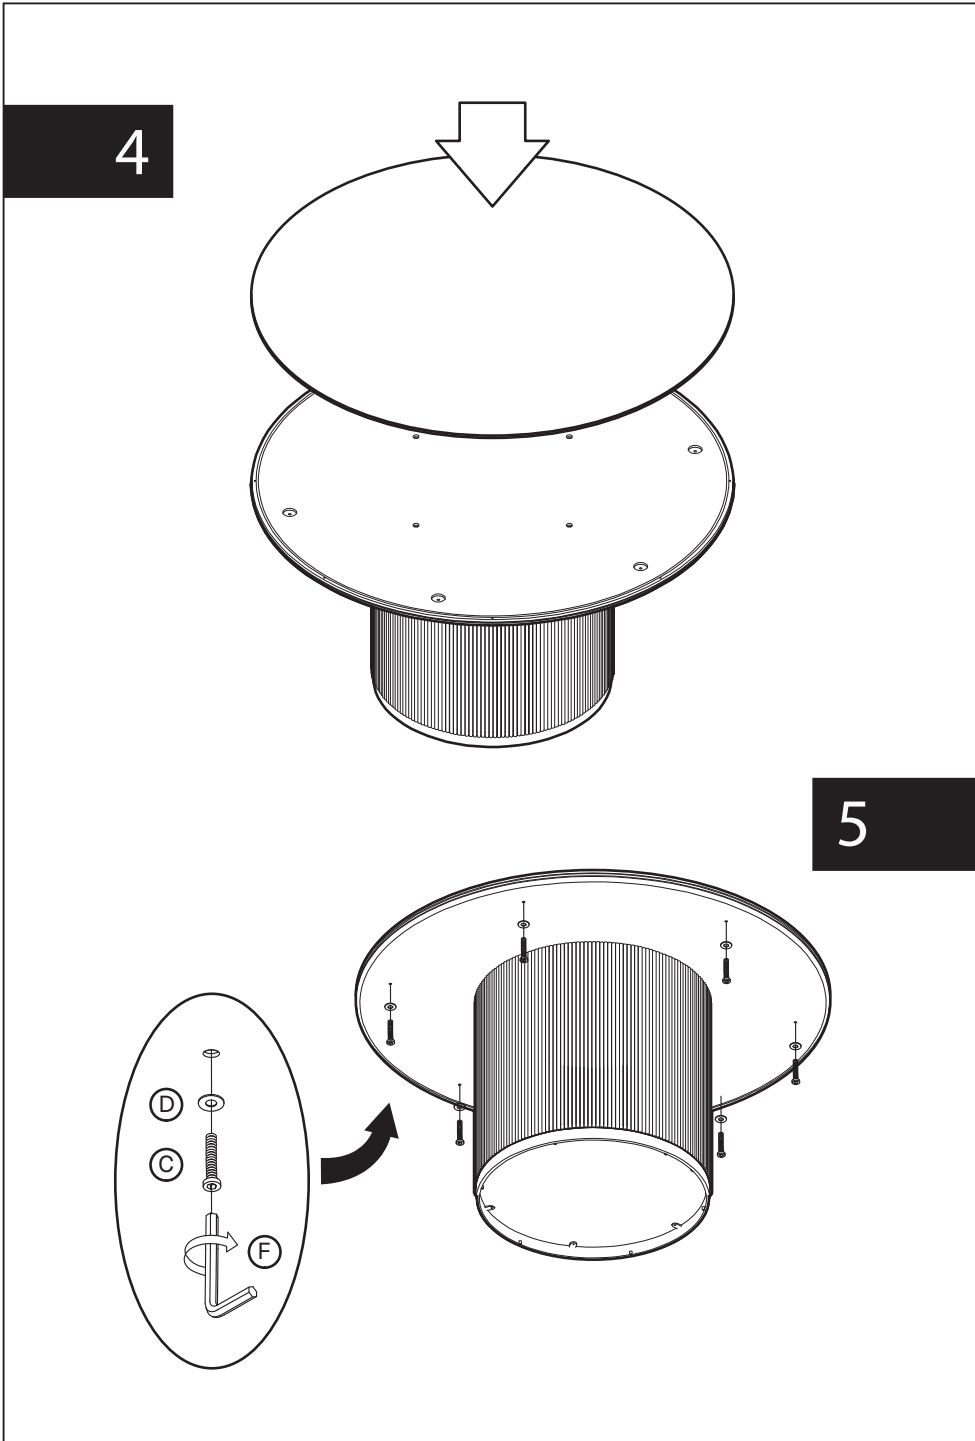

KOALA

L I V I N G

Assembly Instruction

Product Name: San Pierre Walnut Veneer Round Dining Table
 Single Leg - Travertine Finish Sintered Stone Top 150cm

Product Id: 129882

Hardware List			
A		Allen Bolt M8*40	4 pcs
B		Washer 8*19	4 pcs
C		Allen Bolt M6*25	6 pcs
D		Washer 6*16	6 pcs
E		Allen Key 5mm	1 pc
F		Allen Key 4mm	1 pc

Note

1. Assemble the item on a soft, well-lit surface like cardboard or carpet.
2. For safety and efficiency, it's best to have two or more people assist with assembly to handle heavy parts safely and collaborate effectively.
3. Keep all packaging materials intact until assembly is complete.
4. Before assembling the item, carefully read all provided instructions.
5. Handle tools with care during assembly to prevent injuries.