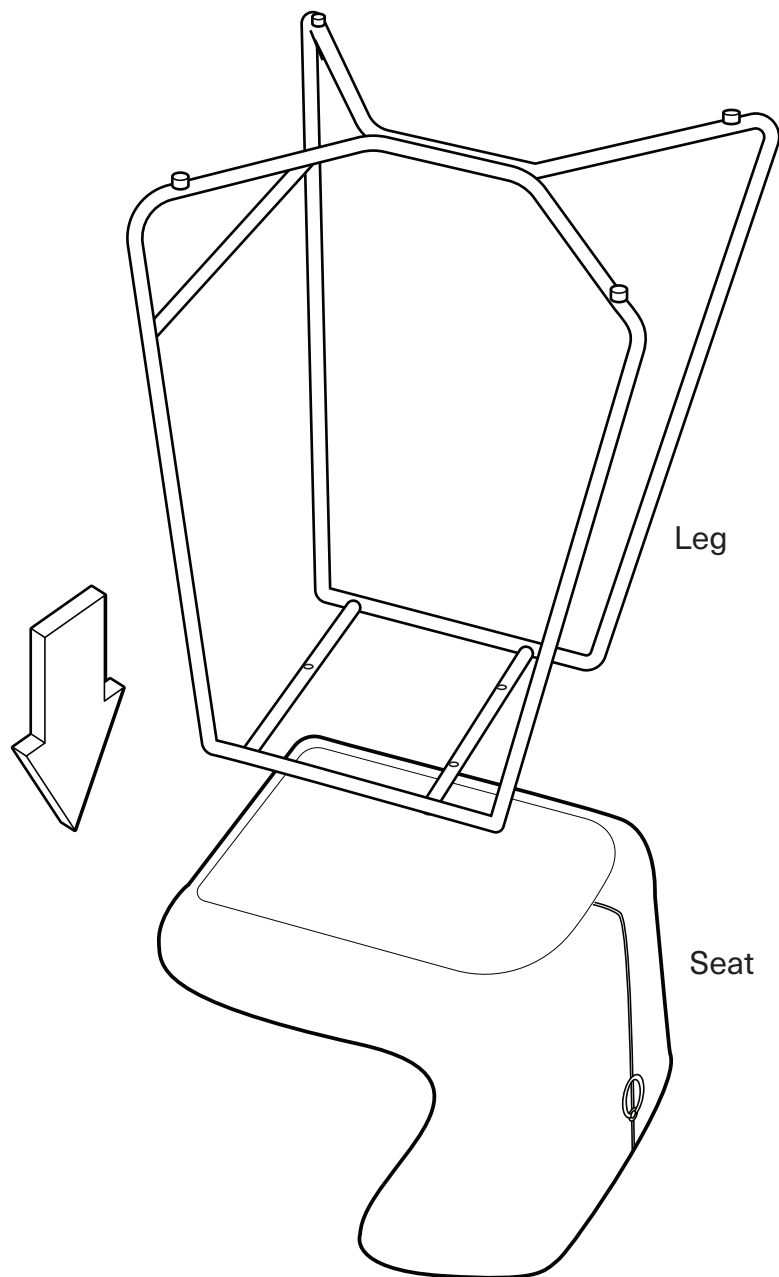

KOALA

L I V I N G

Assembly Instruction

Product Name: Quinn Brown Vegan Leather 70cm Bar Stool - Brass Colour Legs

Product Id: 126567

Hardware List

Part List

Leg
1 pc

Seat
1 pc

Note

1. Assemble the item on a soft, well-lit surface like cardboard or carpet.
2. For safety and efficiency, it's best to have two or more people assist with assembly to handle heavy parts safely and collaborate effectively.
3. Keep all packaging materials intact until assembly is complete.
4. Before assembling the item, carefully read all provided instructions.
5. Handle tools with care during assembly to prevent injuries.

1

2

3

Turn the chair upright and adjust the leveler if it wobbles.