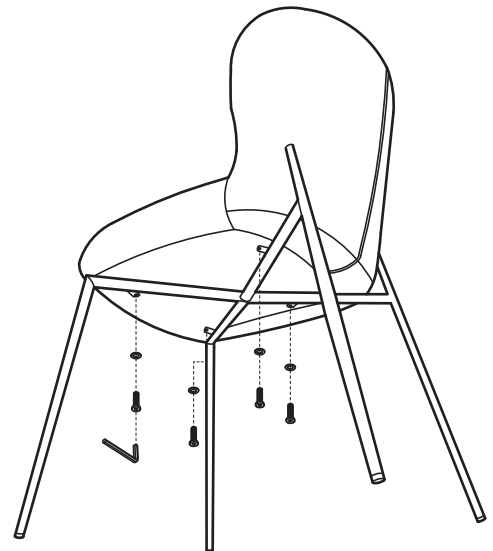

KOALA

L I V I N G

Assembly Instruction

Product Name: Hailey Tuscan Brown Vegan Leather Dining Chair - Warm Brushed Bronze Legs
Product Id: 128677

Hardware List

- A  Allen Key 4mm 1 pc
- B  Allen Bolt M6*L20 4 pcs
- C  Washer Ø16*Ø6 4 pcs

Part List

Legs
1 pc

Seat
1 pc

Note

1. Assemble the item on a soft, well-lit surface like cardboard or carpet.
2. For safety and efficiency, it's best to have two or more people assist with assembly to handle heavy parts safely and collaborate effectively.
3. Do not discard any packaging materials until assembly is complete.
4. Before assembling the item, carefully read all provided instructions.
5. Handle tools with care during assembly to prevent injuries.