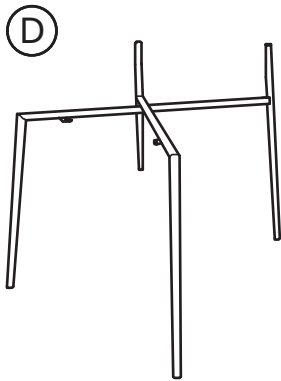

KOALA

L I V I N G

Assembly Instruction

Product Name: Hailey Tuscan Brown Vegan Leather Dining Chair - Warm Brushed Bronze Legs
Product Id: 128677

Hardware List

- A  Allen Key 4mm 1 pc
- B  Allen Bolt M6*L20 4 pcs
- C  Washer Ø16*Ø6 4 pcs

Part List

Legs
1 pc

Seat
1 pc

Note

1. Assemble the item on a soft, well-lit surface like cardboard or carpet.
2. For safety and efficiency, it's best to have two or more people assist with assembly to handle heavy parts safely and collaborate effectively.
3. Do not discard any packaging materials until assembly is complete.
4. Before assembling the item, carefully read all provided instructions.
5. Handle tools with care during assembly to prevent injuries.