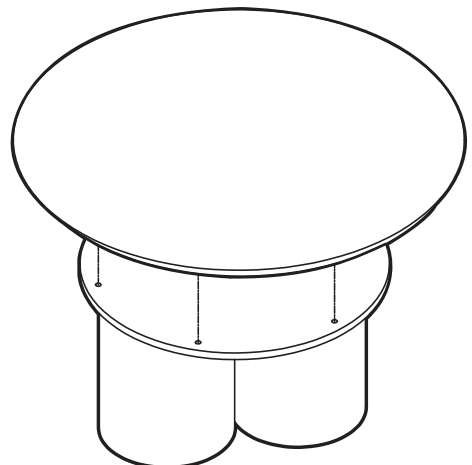

KOALA

L I V I N G

Assembly Instruction

Product Name: Terzetto Round Coffee Table Low

Hardware List

A		Allen Key 5mm	1 pc
B		Allen Bolt M8x35mm	6 pcs
C		Spring Washer 13mm	6 pcs
D		Washer 19mm	6 pcs

Parts List