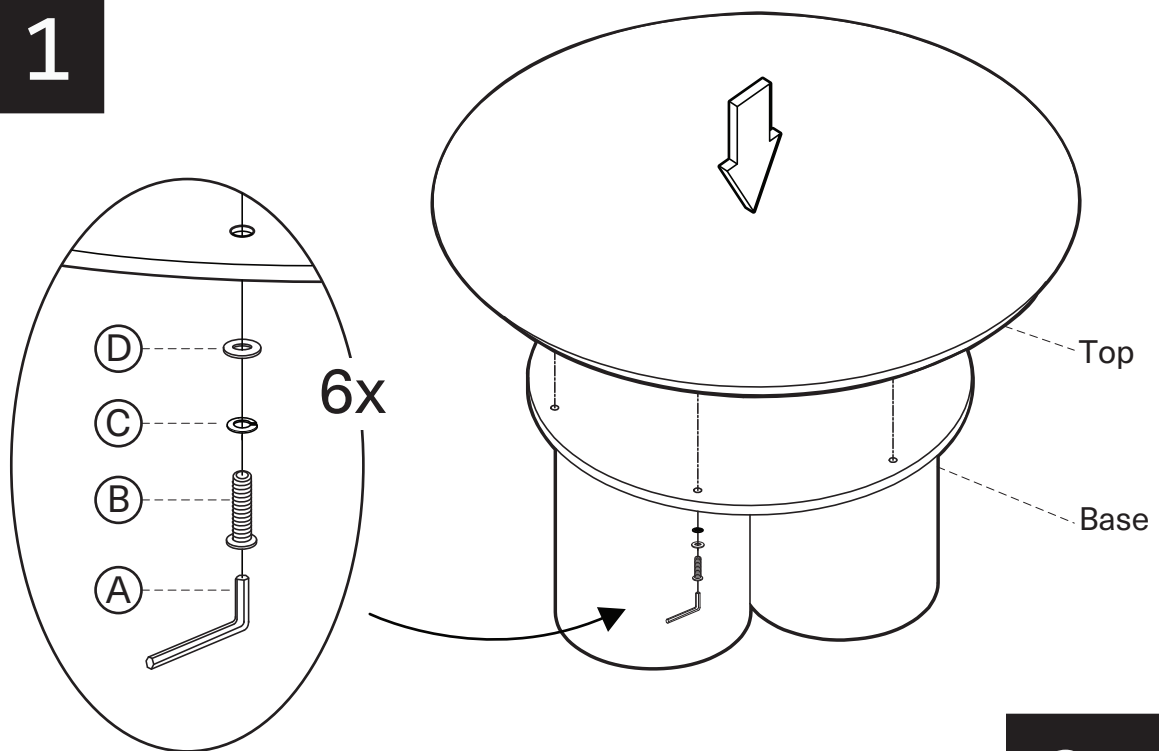

Note

1. Please check that all required hardware for assembly, as listed in the instructions, is available before beginning assembly.
2. For safety and efficiency, it's best to have two or more people assist with assembly to handle heavy parts safely and collaborate effectively.
3. Do not discard any packaging materials until assembly is complete.
4. Before assembling the item, carefully read all provided instructions.
5. Handle tools with care during assembly to prevent injuries.
6. A drill may be used, but only on a LOW setting to avoid damage.

1

2