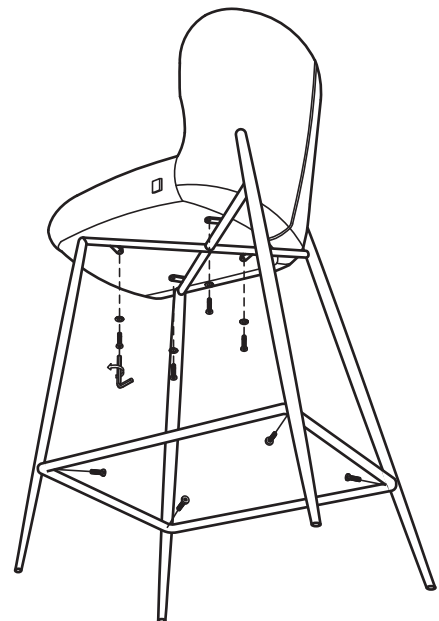

KOALA

L I V I N G

Assembly Instruction

Product Name: Hailey Walnut Vegan Leather 67cm Counter Stool - Black Metal Legs

Product Id: 128663

Hardware List

- A  Allen Key 4mm 1 pc
- B  Allen Bolt M6*L20 8 pcs
- C  Washer Ø16*Ø6 4 pcs

Part List

Seat
1 pc

Legs
4 pcs

Footrest
1 pc

Note

1. Assemble the item on a soft, well-lit surface like cardboard or carpet.
2. For safety and efficiency, it's best to have two or more people assist with assembly to handle heavy parts safely and collaborate effectively.
3. Keep all packaging materials intact until assembly is complete.
4. Before assembling the item, carefully read all provided instructions.
5. Handle tools with care during assembly to prevent injuries.