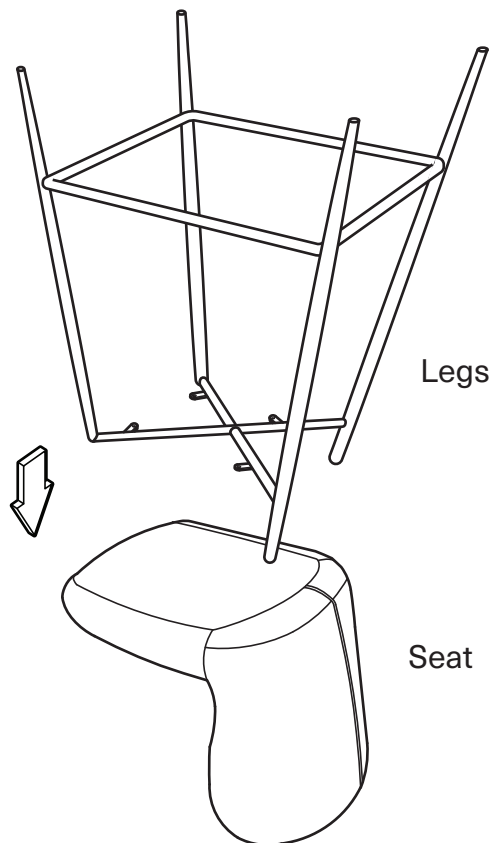

KOALA

L I V I N G

Assembly Instruction

Product Name: Hailey Walnut Vegan Leather 67cm Counter Stool - Black Metal Legs

Product Id: 128663

Hardware List

- A  Allen Key 4mm 1 pc
- B  Allen Bolt M6*L20 8 pcs
- C  Washer Ø16*Ø6 4 pcs

Part List

Seat
1 pc

Legs
4 pcs

Footrest
1 pc

Note

1. Assemble the item on a soft, well-lit surface like cardboard or carpet.
2. For safety and efficiency, it's best to have two or more people assist with assembly to handle heavy parts safely and collaborate effectively.
3. Keep all packaging materials intact until assembly is complete.
4. Before assembling the item, carefully read all provided instructions.
5. Handle tools with care during assembly to prevent injuries.

1

2

3

4