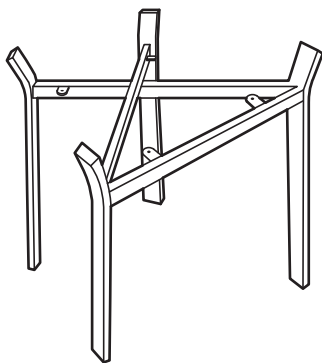

KOALA

L I V I N G

Assembly Instruction

Product Name: Arya II Tuscan Brown Vegan Leather Dining Chair - Brushed Gold Metal Legs
Product Id: 128579

Hardware List

- | | | | |
|---|---|----------------------|-------|
| A |  | Allen Key
4mm | 1 pc |
| B |  | Allen Bolt
M6*L20 | 4 pcs |
| C |  | Washer
Ø16*Ø6 | 4 pcs |

Part List

Legs
1 pc

Seat
1 pc

Note

1. Assemble the item on a soft, well-lit surface like cardboard or carpet.
2. For safety and efficiency, it's best to have two or more people assist with assembly to handle heavy parts safely and collaborate effectively.
3. Keep all packaging materials intact until assembly is complete.
4. Before assembling the item, carefully read all provided instructions.
5. Handle tools with care during assembly to prevent injuries.