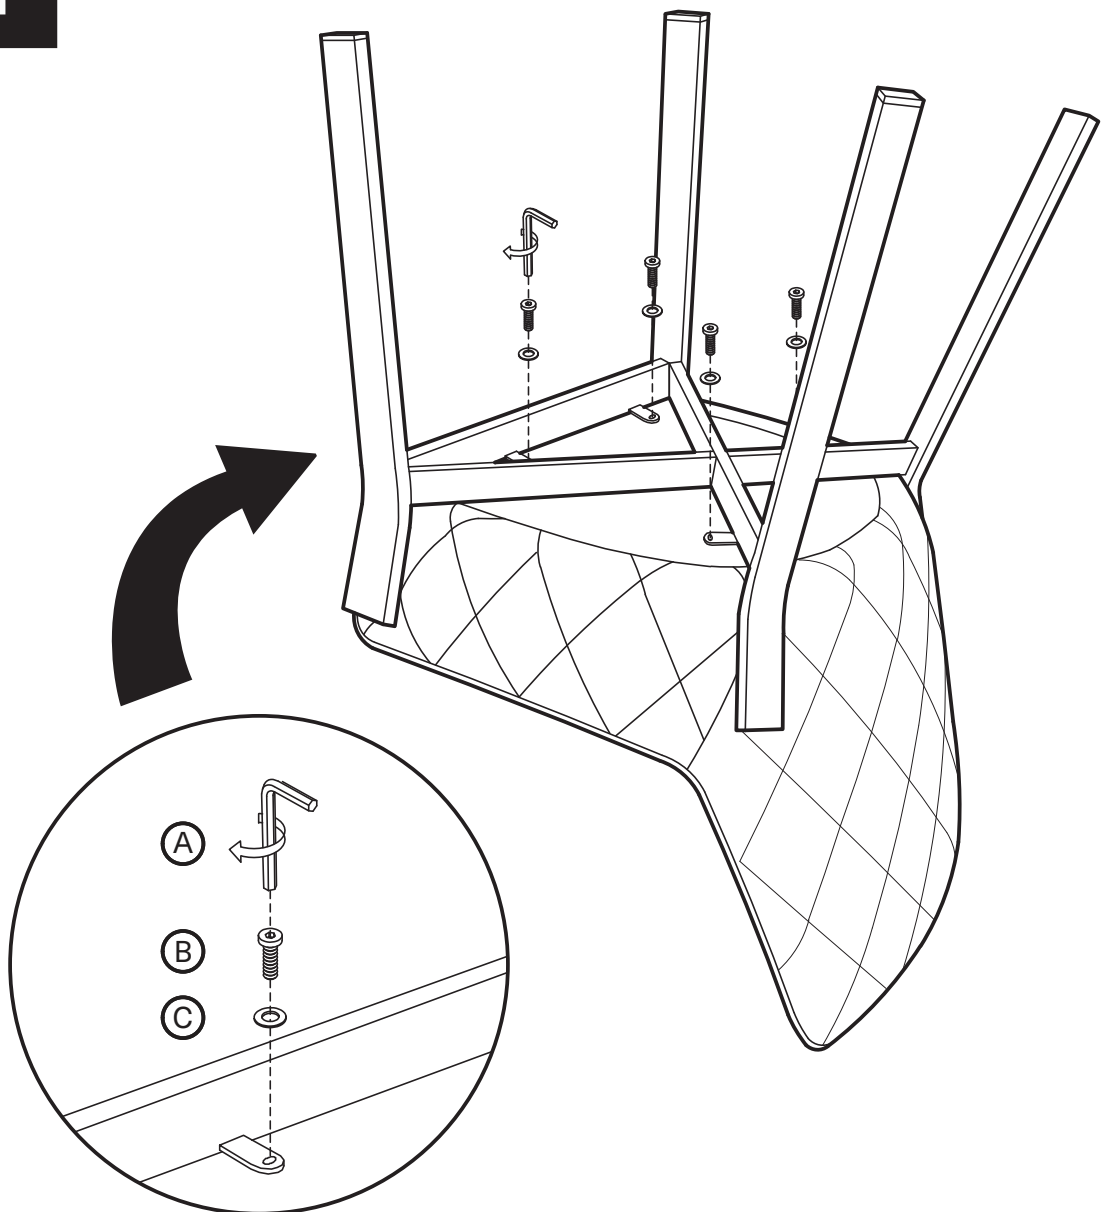

Note

1. Assemble the item on a soft, well-lit surface like cardboard or carpet.
2. For safety and efficiency, it's best to have two or more people assist with assembly to handle heavy parts safely and collaborate effectively.
3. Keep all packaging materials intact until assembly is complete.
4. Before assembling the item, carefully read all provided instructions.
5. Handle tools with care during assembly to prevent injuries.

1