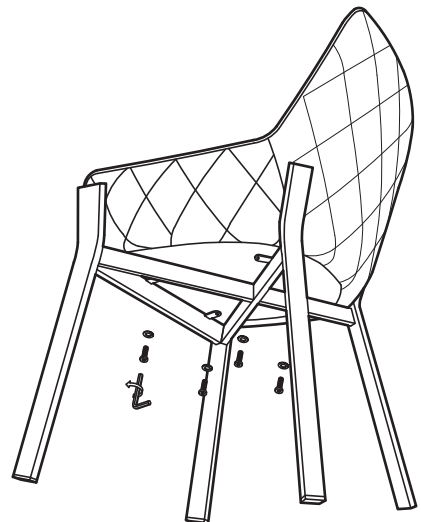

KOALA

L I V I N G

Assembly Instruction

Product Name: Arya II Tuscan Brown Vegan Leather Dining Chair - Brushed Gold Metal Legs
Product Id: 128579

Hardware List

- | | | | |
|---|---|----------------------|-------|
| A |  | Allen Key
4mm | 1 pc |
| B |  | Allen Bolt
M6*L20 | 4 pcs |
| C |  | Washer
Ø16*Ø6 | 4 pcs |

Part List

Legs
1 pc

Seat
1 pc

Note

1. Assemble the item on a soft, well-lit surface like cardboard or carpet.
2. For safety and efficiency, it's best to have two or more people assist with assembly to handle heavy parts safely and collaborate effectively.
3. Keep all packaging materials intact until assembly is complete.
4. Before assembling the item, carefully read all provided instructions.
5. Handle tools with care during assembly to prevent injuries.