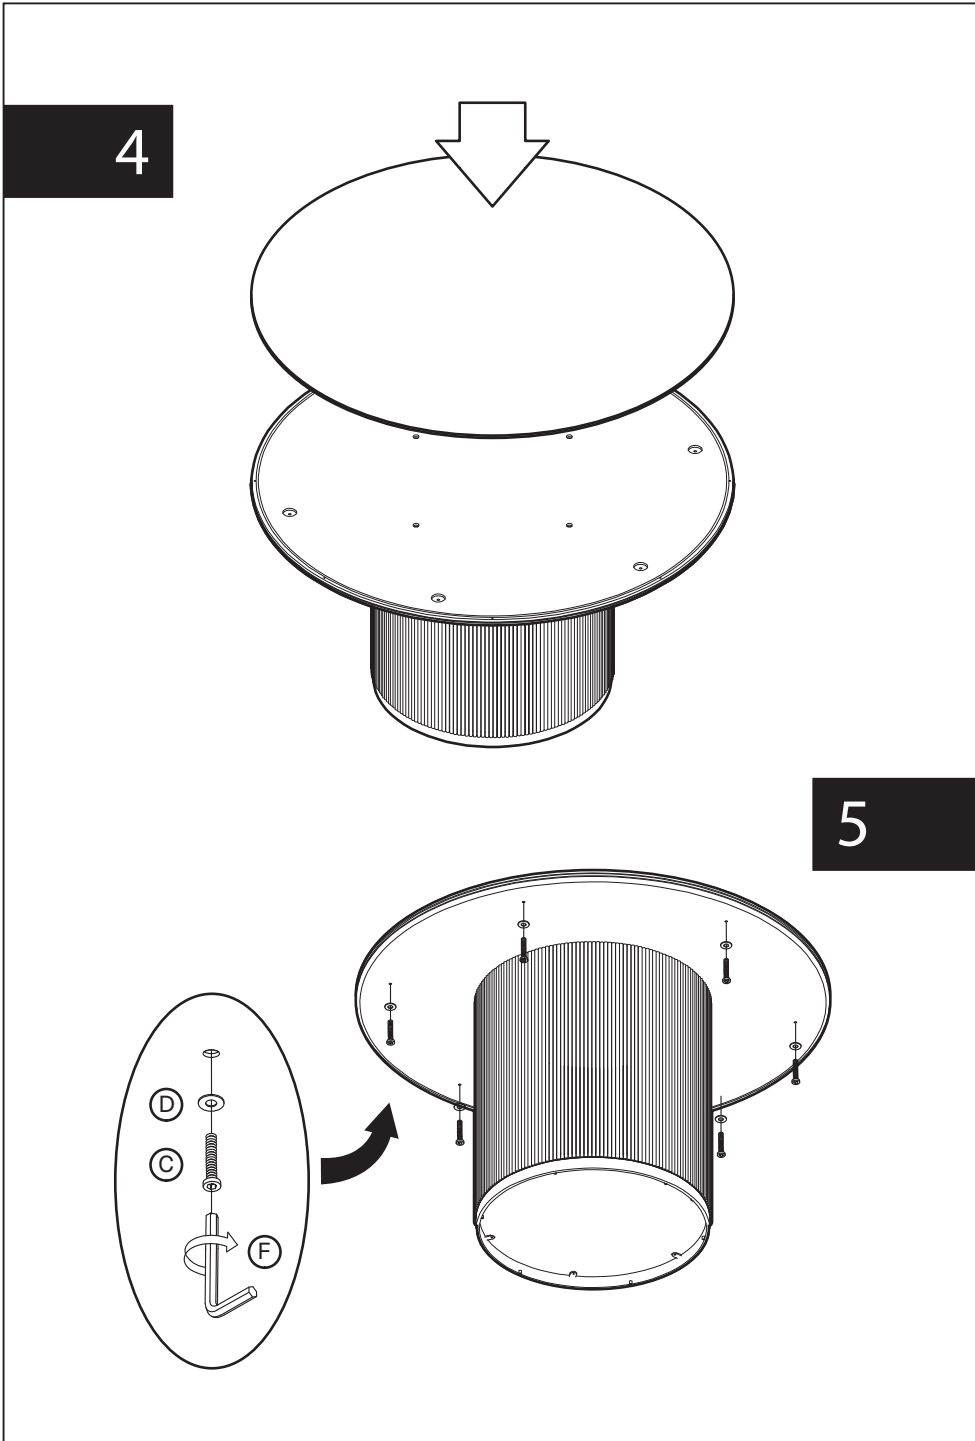

## Assembly Instruction

Product Name: San Pierre Light Brown Ash Round Dining Table  
 Single Leg - Travertine Finish Sintered Stone Top 120cm

Product Id: 129960

Hardware List			
A		Allen Bolt M8*40	4 pcs
B		Washer 8*19	4 pcs
C		Allen Bolt M6*25	6 pcs
D		Washer 6*16	6 pcs
E		Allen Key 5mm	1 pc
F		Allen Key 4mm	1 pc

## Note

1. Assemble the item on a soft, well-lit surface like cardboard or carpet.
2. For safety and efficiency, it's best to have two or more people assist with assembly to handle heavy parts safely and collaborate effectively.
3. Keep all packaging materials intact until assembly is complete.
4. Before assembling the item, carefully read all provided instructions.
5. Handle tools with care during assembly to prevent injuries.