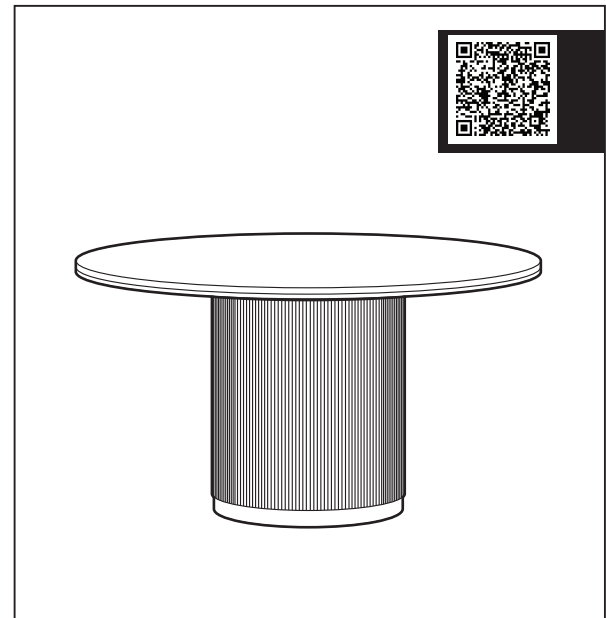

## Assembly Instruction

Product Name: San Pierre Light Brown Ash Round Dining Table  
 Single Leg - Travertine Finish Sintered Stone Top 120cm

Product Id: 129960

Hardware List			
A		Allen Bolt M8*40	4 pcs
B		Washer 8*19	4 pcs
C		Allen Bolt M6*25	6 pcs
D		Washer 6*16	6 pcs
E		Allen Key 5mm	1 pc
F		Allen Key 4mm	1 pc