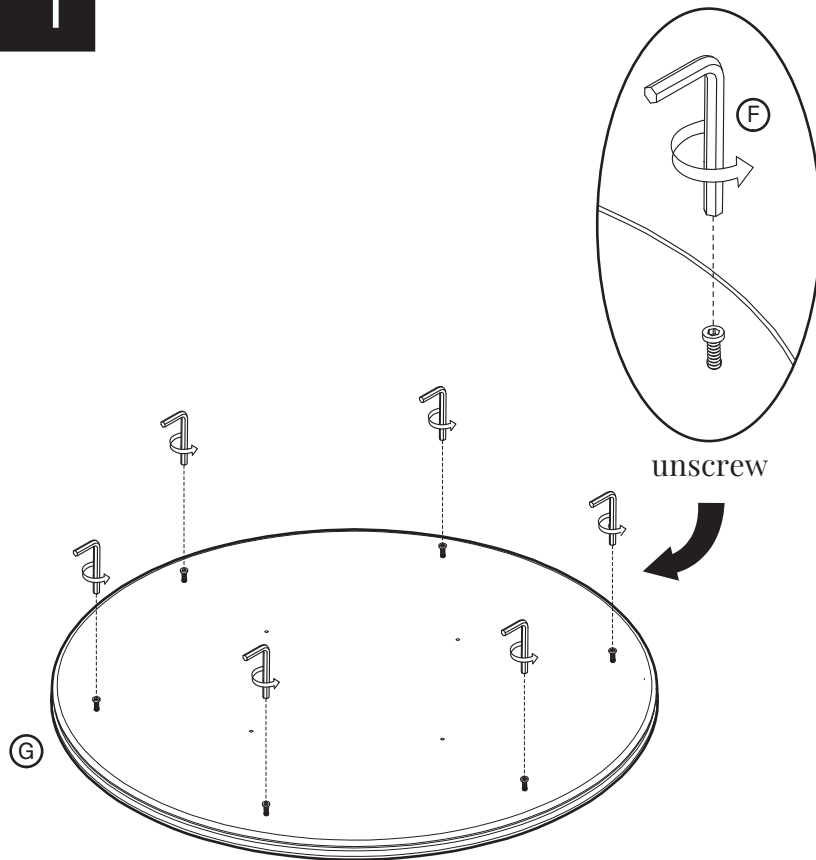

Note

1. Assemble the item on a soft, well-lit surface like cardboard or carpet.
2. For safety and efficiency, it's best to have two or more people assist with assembly to handle heavy parts safely and collaborate effectively.
3. Keep all packaging materials intact until assembly is complete.
4. Before assembling the item, carefully read all provided instructions.
5. Handle tools with care during assembly to prevent injuries.

1