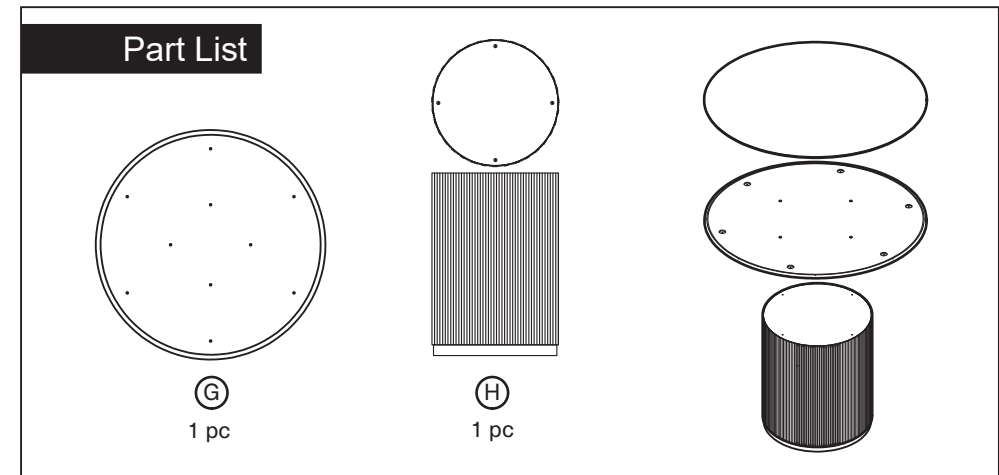

## Assembly Instruction

Product Name: San Pierre Light Brown Ash Round Dining Table  
 Single Leg - Travertine Finish Sintered Stone Top 120cm

Product Id: 129960

Hardware List			
A		Allen Bolt M8*40	4 pcs
B		Washer 8*19	4 pcs
C		Allen Bolt M6*25	6 pcs
D		Washer 6*16	6 pcs
E		Allen Key 5mm	1 pc
F		Allen Key 4mm	1 pc