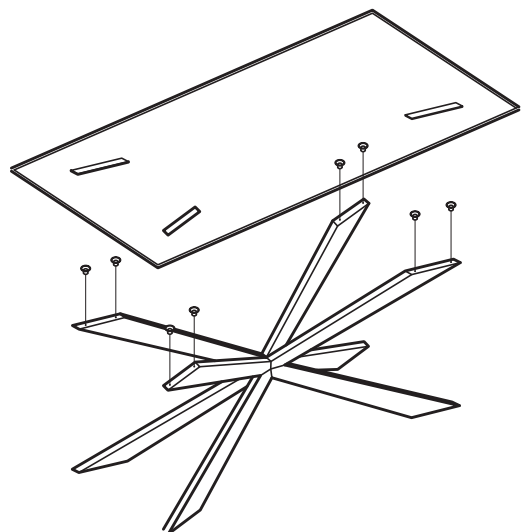

## Assembly Instruction

Product Name: Lena White Sintered Stone Dining Table - Black Legs

Product Id: 127735

### Hardware List

### Part List

1 pc

1 pc