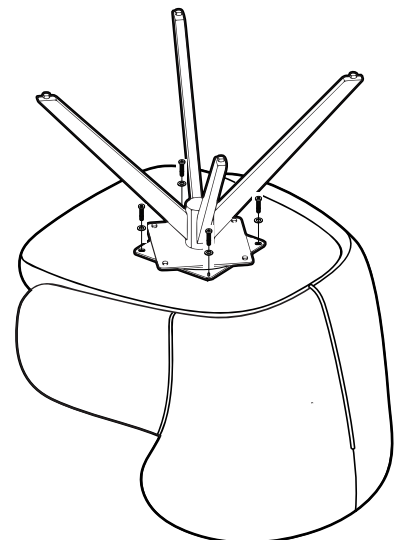

KOALA

L I V I N G

Assembly Instruction

Product Name: Melville Dusty Beige Fabric Swivel Dining Chair

Product Id: 130493

Hardware List

A  Washer
Ø16xØ6 4 pcs

B  Allen Bolt
M6xL16 4 pcs

C  Allen Key
4mm 1 pc

Part List

Legs
1 pc

Seat
1 pc

Note

1. Assemble the item on a soft, well-lit surface like cardboard or carpet.
2. For safety and efficiency, it's best to have two or more people assist with assembly to handle heavy parts safely and collaborate effectively.
3. Keep all packaging materials intact until assembly is complete.
4. Before assembling the item, carefully read all provided instructions.
5. Handle tools with care during assembly to prevent injuries.