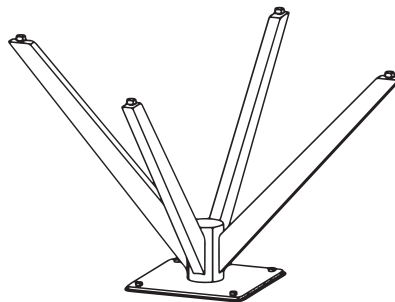

KOALA

L I V I N G

Assembly Instruction

Product Name: Melville Dusty Beige Fabric Swivel Dining Chair

Product Id: 130493

Hardware List

A  Washer
Ø16xØ6 4 pcs

B  Allen Bolt
M6xL16 4 pcs

C  Allen Key
4mm 1 pc

Part List

Legs
1 pc

Seat
1 pc

Note

1. Assemble the item on a soft, well-lit surface like cardboard or carpet.
2. For safety and efficiency, it's best to have two or more people assist with assembly to handle heavy parts safely and collaborate effectively.
3. Keep all packaging materials intact until assembly is complete.
4. Before assembling the item, carefully read all provided instructions.
5. Handle tools with care during assembly to prevent injuries.