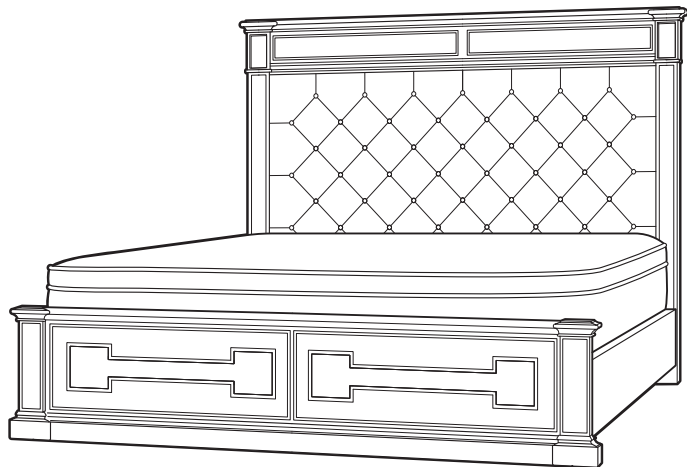

4

5

KOALA

L I V I N G

Assembly Instruction

Product Name: Solitude Antique Silver Queen Bed

Product Id: 125737

Hardware List

A		Allen Wrench 5mm	1 pc
B		Allen Bolt 5/16"*50mm	6 pcs
C		Flat Washer 5/16"*19mm	6 pcs
D		Spring Washer 5/16"*12mm	14 pcs
E		Bolt 5/16"*8mm	12 pcs
F		Full Tooth Screw 5/16"*90mm	8 pcs
G		Half Crescent Pad 30*14*8mm	8 pcs
H		Flat Washer 5/16"*16mm	8 pcs
I		Wrench 87*14*2mm	1 pc

Part List

Headboard	Bedstead	Middle Leg	
1 pc	1 pc	2 pcs	
Rails		2 pcs	
Footboard		1 pc