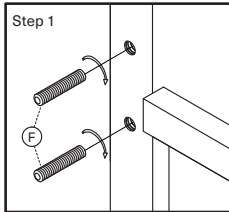

Note

1. Assemble the item on a soft, well-lit surface like cardboard or carpet.
2. For safety and efficiency, it's best to have two or more people assist with assembly to handle heavy parts safely and collaborate effectively.
3. Keep all packaging materials intact until assembly is complete.
4. Before assembling the item, carefully read all provided instructions.
5. Handle tools with care during assembly to prevent injuries.

1