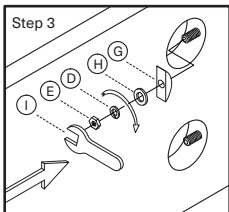

Note

1. Assemble the item on a soft, well-lit surface like cardboard or carpet.
2. For safety and efficiency, it's best to have two or more people assist with assembly to handle heavy parts safely and collaborate effectively.
3. Keep all packaging materials intact until assembly is complete.
4. Before assembling the item, carefully read all provided instructions.
5. Handle tools with care during assembly to prevent injuries.

1