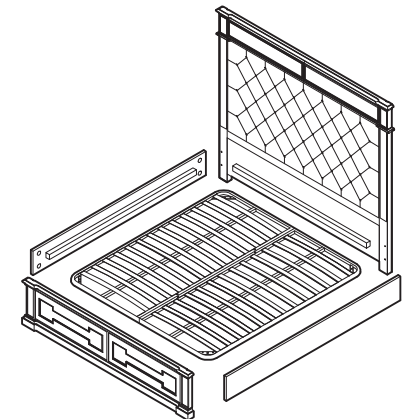

## Assembly Instruction

Product Name: Solitude Antique Silver Queen Bed

Product Id: 125737

### Part List

Headboard	Bedstead	Middle Leg	
1 pc	1 pc	2 pcs	
Rails		2 pcs	
Footboard		1 pc	