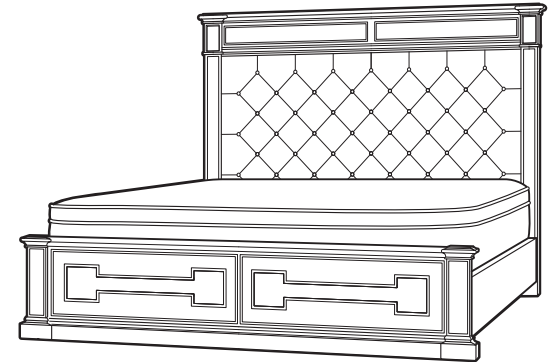

## Assembly Instruction

Product Name: Solitude Antique Silver Queen Bed

Product Id: 125737

### Part List

Headboard	Bedstead	Middle Leg	
1 pc	1 pc	2 pcs	
Rails		2 pcs	
Footboard		1 pc	