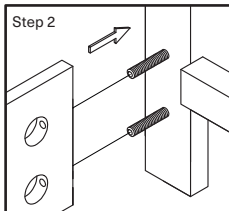

Note

1. Assemble the item on a soft, well-lit surface like cardboard or carpet.
2. For safety and efficiency, it's best to have two or more people assist with assembly to handle heavy parts safely and collaborate effectively.
3. Keep all packaging materials intact until assembly is complete.
4. Before assembling the item, carefully read all provided instructions.
5. Handle tools with care during assembly to prevent injuries.

1