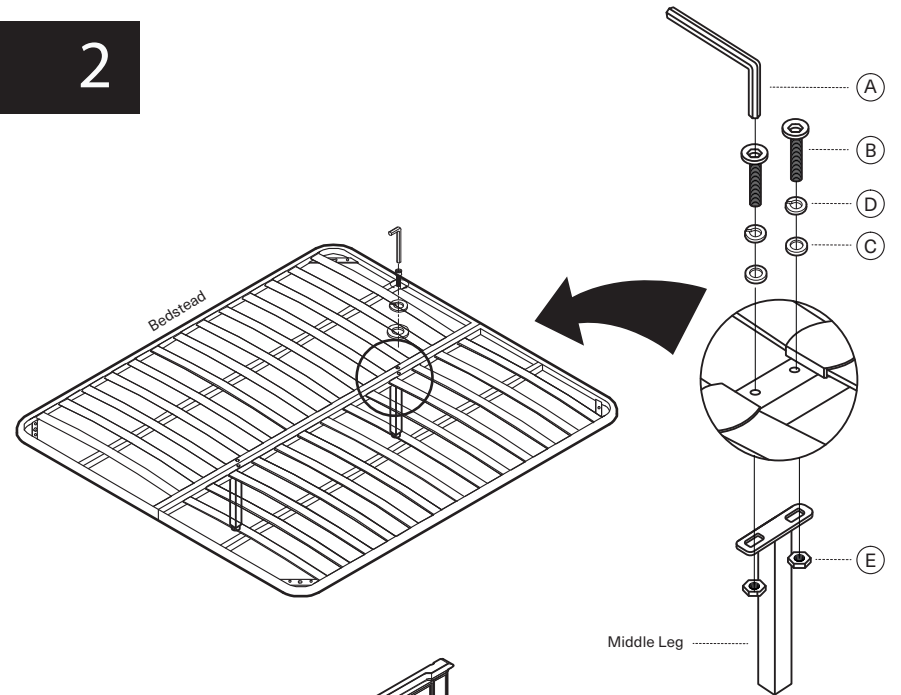

Note

1. Assemble the item on a soft, well-lit surface like cardboard or carpet.
2. For safety and efficiency, it's best to have two or more people assist with assembly to handle heavy parts safely and collaborate effectively.
3. Keep all packaging materials intact until assembly is complete.
4. Before assembling the item, carefully read all provided instructions.
5. Handle tools with care during assembly to prevent injuries.

1

2

3