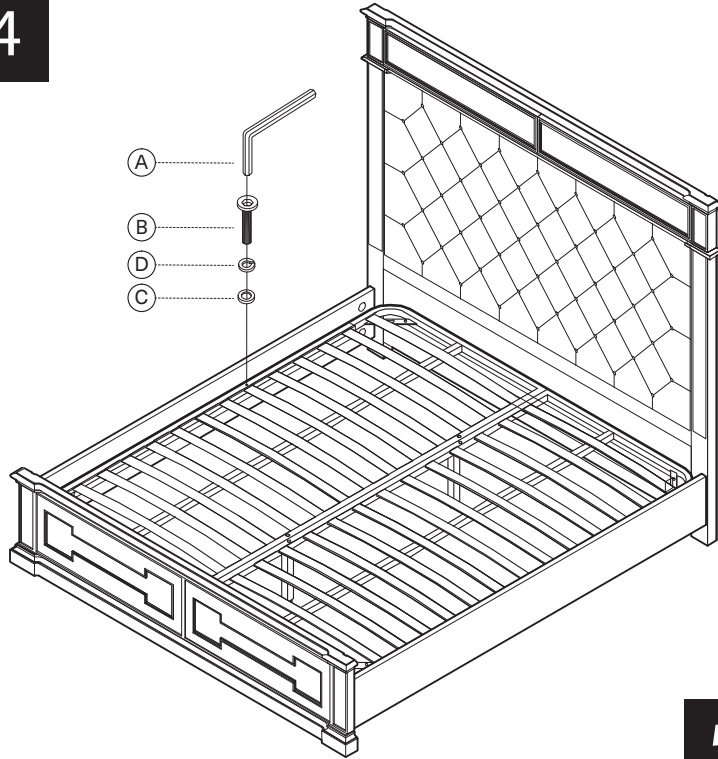

4

5

KOALA

L I V I N G

Assembly Instruction

Product Name: Solitude Antique Silver Queen Bed

Product Id: 125737

Hardware List

A		Allen Wrench 5mm	1 pc
B		Allen Bolt 5/16"*50mm	6 pcs
C		Flat Washer 5/16"*19mm	6 pcs
D		Spring Washer 5/16"*12mm	14 pcs
E		Bolt 5/16"*8mm	12 pcs
F		Full Tooth Screw 5/16"*90mm	8 pcs
G		Half Crescent Pad 30*14*8mm	8 pcs
H		Flat Washer 5/16"*16mm	8 pcs
I		Wrench 87*14*2mm	1 pc

Part List

Headboard	Bedstead	Middle Leg	
1 pc	1 pc	2 pcs	
Rails		2 pcs	
Footboard		1 pc