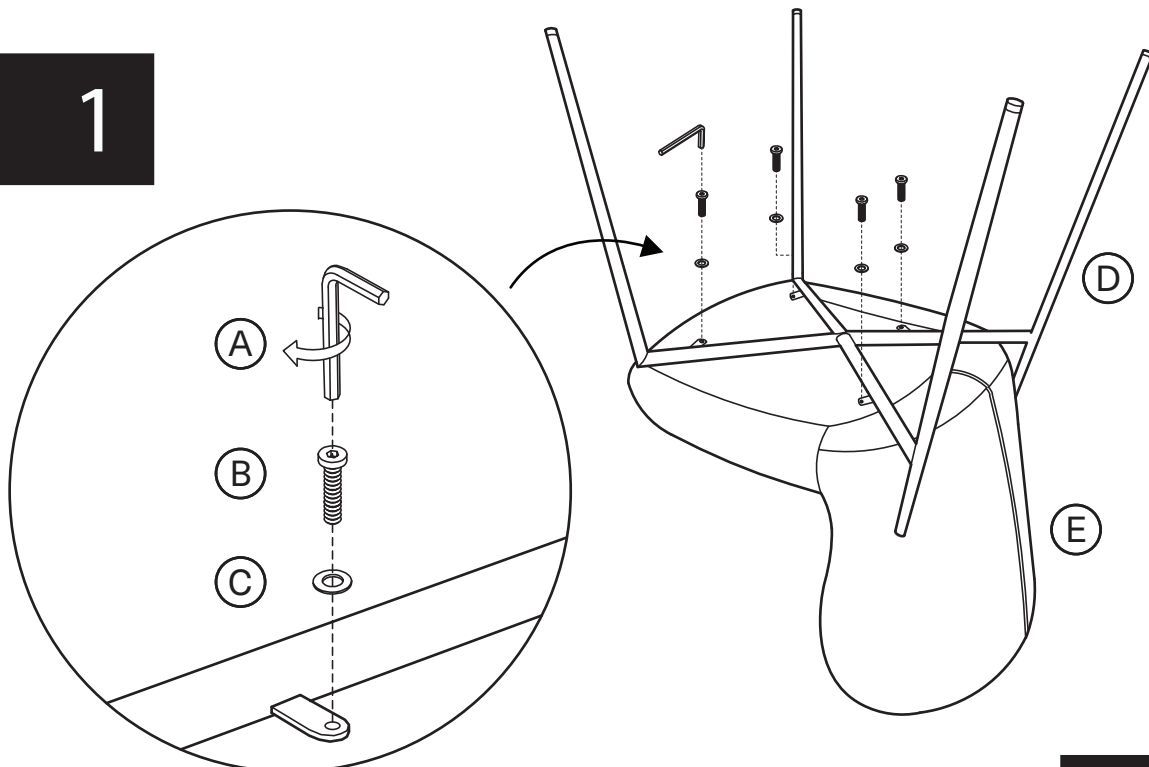

Note

1. Assemble the item on a soft, well-lit surface like cardboard or carpet.
2. For safety and efficiency, it's best to have two or more people assist with assembly to handle heavy parts safely and collaborate effectively.
3. Do not discard any packaging materials until assembly is complete.
4. Before assembling the item, carefully read all provided instructions.
5. Handle tools with care during assembly to prevent injuries.

1

2