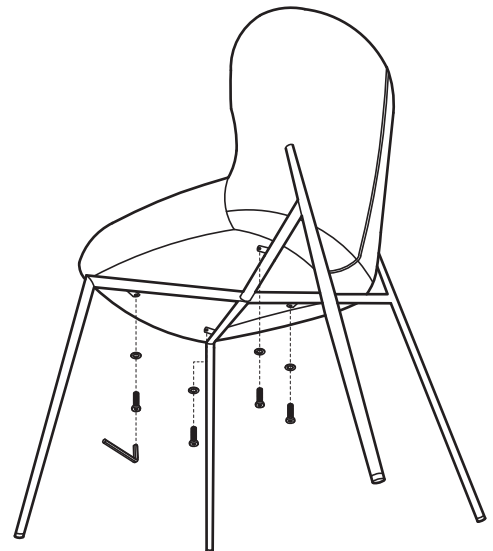

KOALA

L I V I N G

Assembly Instruction

Product Name: Hailey Snow White Boucle Dining Chair - Bronze Legs

Product Id: 127955

Hardware List

- | | | | |
|---|---|----------------------|-------|
| A |  | Allen Key
4mm | 1 pc |
| B |  | Allen Bolt
M6*L20 | 4 pcs |
| C |  | Washer
Ø16*Ø6 | 4 pcs |

Part List

Legs
1 pc

Seat
1 pc

Note

1. Assemble the item on a soft, well-lit surface like cardboard or carpet.
2. For safety and efficiency, it's best to have two or more people assist with assembly to handle heavy parts safely and collaborate effectively.
3. Do not discard any packaging materials until assembly is complete.
4. Before assembling the item, carefully read all provided instructions.
5. Handle tools with care during assembly to prevent injuries.