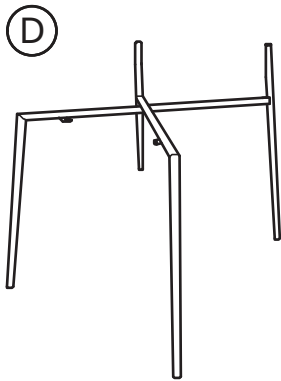

KOALA

L I V I N G

Assembly Instruction

Product Name: Hailey Snow White Boucle Dining Chair - Bronze Legs

Product Id: 127955

Hardware List

- | | | | |
|---|---|----------------------|-------|
| A |  | Allen Key
4mm | 1 pc |
| B |  | Allen Bolt
M6*L20 | 4 pcs |
| C |  | Washer
Ø16*Ø6 | 4 pcs |

Part List

Legs
1 pc

Seat
1 pc

Note

1. Assemble the item on a soft, well-lit surface like cardboard or carpet.
2. For safety and efficiency, it's best to have two or more people assist with assembly to handle heavy parts safely and collaborate effectively.
3. Do not discard any packaging materials until assembly is complete.
4. Before assembling the item, carefully read all provided instructions.
5. Handle tools with care during assembly to prevent injuries.