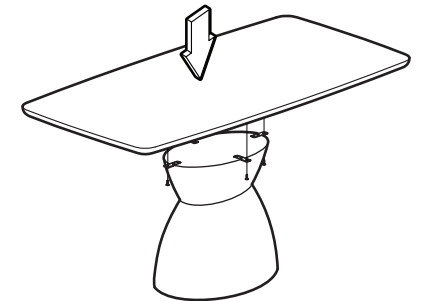

KOALA

L I V I N G

Assembly Instruction

Product Name: Xavier Black Wooden Rectangular Dining Table - 200x100cm
Product Id: 129705

Hardware List

Part List

Table Top
1 pc

Base
1 pc

Note

1. Assemble the item on a soft, well-lit surface like cardboard or carpet.
2. For safety and efficiency, it's best to have two or more people assist with assembly to handle heavy parts safely and collaborate effectively.
3. Keep all packaging materials intact until assembly is complete.
4. Before assembling the item, carefully read all provided instructions.
5. Handle tools with care during assembly to prevent injuries.