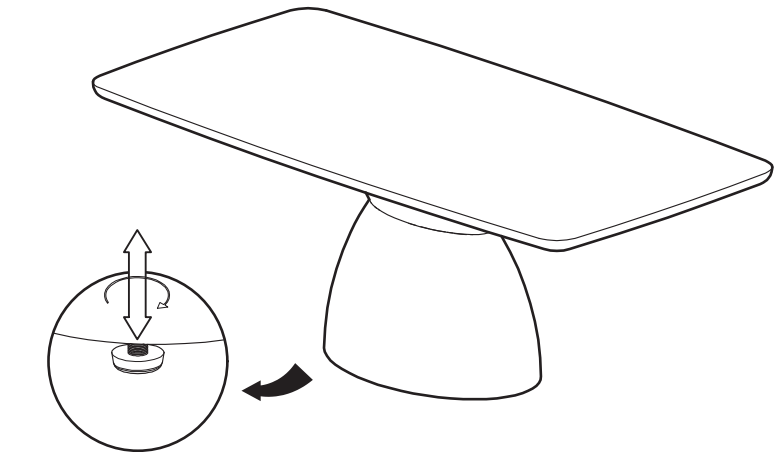

2

Ensure all adjustable stoppers are firmly on the ground for stability

3