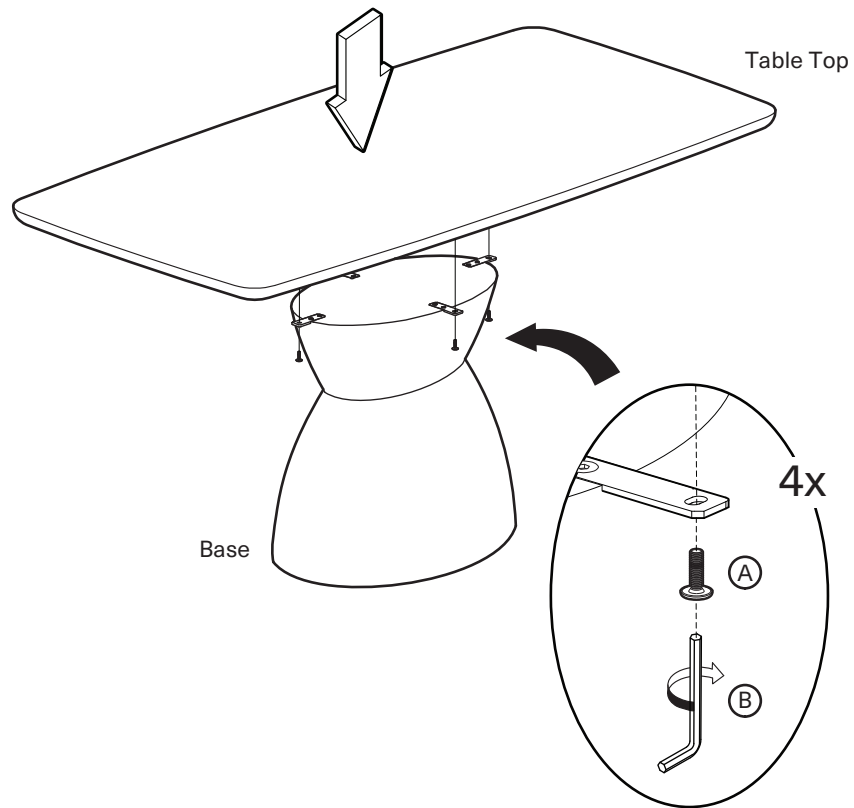

Note

1. Assemble the item on a soft, well-lit surface like cardboard or carpet.
2. For safety and efficiency, it's best to have two or more people assist with assembly to handle heavy parts safely and collaborate effectively.
3. Keep all packaging materials intact until assembly is complete.
4. Before assembling the item, carefully read all provided instructions.
5. Handle tools with care during assembly to prevent injuries.

1