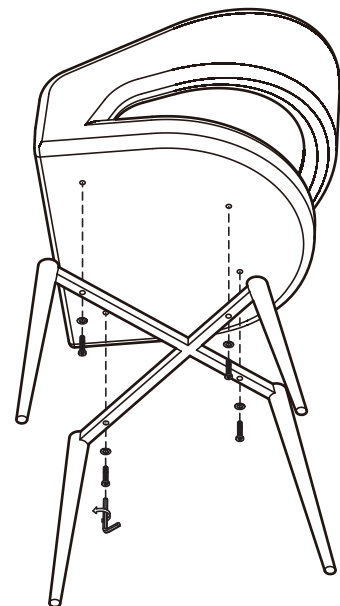

KOALA

L I V I N G

Assembly Instruction

Product Name: Moulin Sand Beige Vegan Leather Dining Chair - Brushed Gold Legs

Product Id: 129247

Hardware List

- A  Allen Key 4mm 1 pc
- B  Allen Bolt M6*L35 4 pcs
- C  Washer Ø6*Ø16mm 4 pcs

Part List

Legs
1 pc

Seat
1 pc

Note

1. Assemble the item on a soft, well-lit surface like cardboard or carpet.
2. For safety and efficiency, it's best to have two or more people assist with assembly to handle heavy parts safely and collaborate effectively.
3. Keep all packaging materials intact until assembly is complete.
4. Before assembling the item, carefully read all provided instructions.
5. Handle tools with care during assembly to prevent injuries.