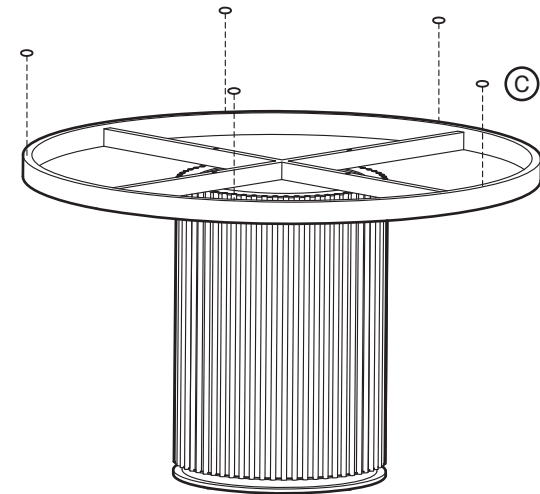

Note

1. Assemble the item on a soft, well-lit surface like cardboard or carpet.
2. For safety and efficiency, it's best to have two or more people assist with assembly to handle heavy parts safely and collaborate effectively.
3. Keep all packaging materials intact until assembly is complete.
4. Before assembling the item, carefully read all provided instructions.
5. Handle tools with care during assembly to prevent injuries.

1

2

3