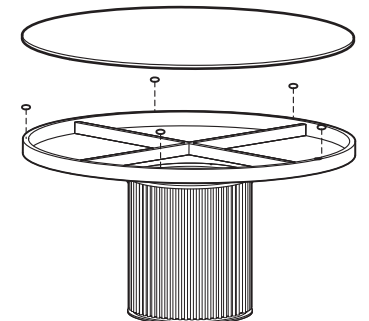

4

KOALA

L I V I N G

Assembly Instruction

Product Name: Archie Statuario White Sintered Stone Round Dining Table
Matte Black Leg 120cm

Product Id: 129971

Hardware List

- A  Allen Key 5mm 1 pc
- B  Allen Bolt M8*55 4 pcs
- C  Silicone Pad Ø10*2 6 pcs

Part List

Top
1pc

Frame
1pc

Base
1pc

Note

1. Assemble the item on a soft, well-lit surface like cardboard or carpet.
2. For safety and efficiency, it's best to have two or more people assist with assembly to handle heavy parts safely and collaborate effectively.
3. Keep all packaging materials intact until assembly is complete.
4. Before assembling the item, carefully read all provided instructions.
5. Handle tools with care during assembly to prevent injuries.