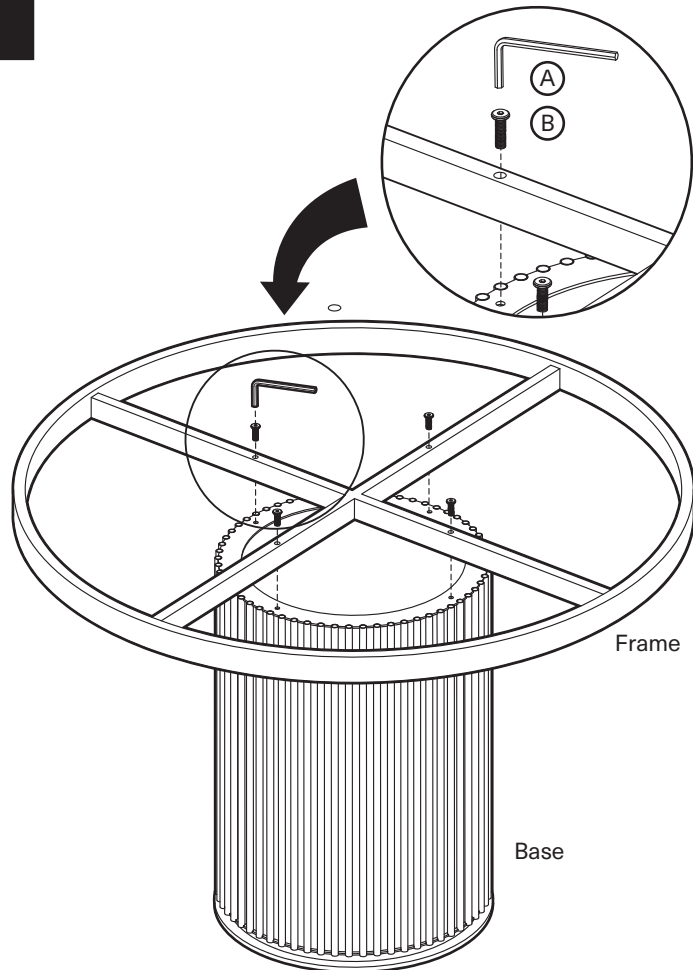

Note

1. Assemble the item on a soft, well-lit surface like cardboard or carpet.
2. For safety and efficiency, it's best to have two or more people assist with assembly to handle heavy parts safely and collaborate effectively.
3. Keep all packaging materials intact until assembly is complete.
4. Before assembling the item, carefully read all provided instructions.
5. Handle tools with care during assembly to prevent injuries.

1