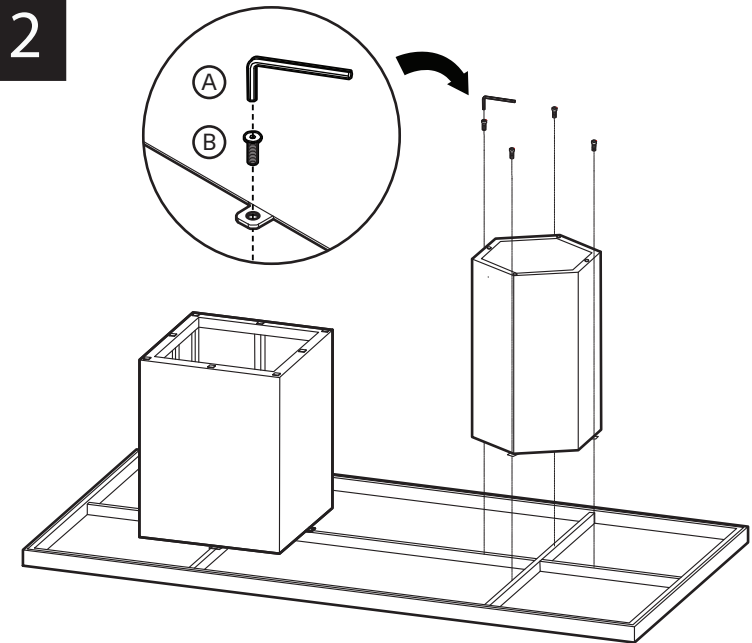

Note

1. Assemble the item on a soft, well-lit surface like cardboard or carpet.
2. For safety and efficiency, it's best to have two or more people assist with assembly to handle heavy parts safely and collaborate effectively.
3. Keep all packaging materials intact until assembly is complete.
4. Before assembling the item, carefully read all provided instructions.
5. Handle tools with care during assembly to prevent injuries.

1

2

3