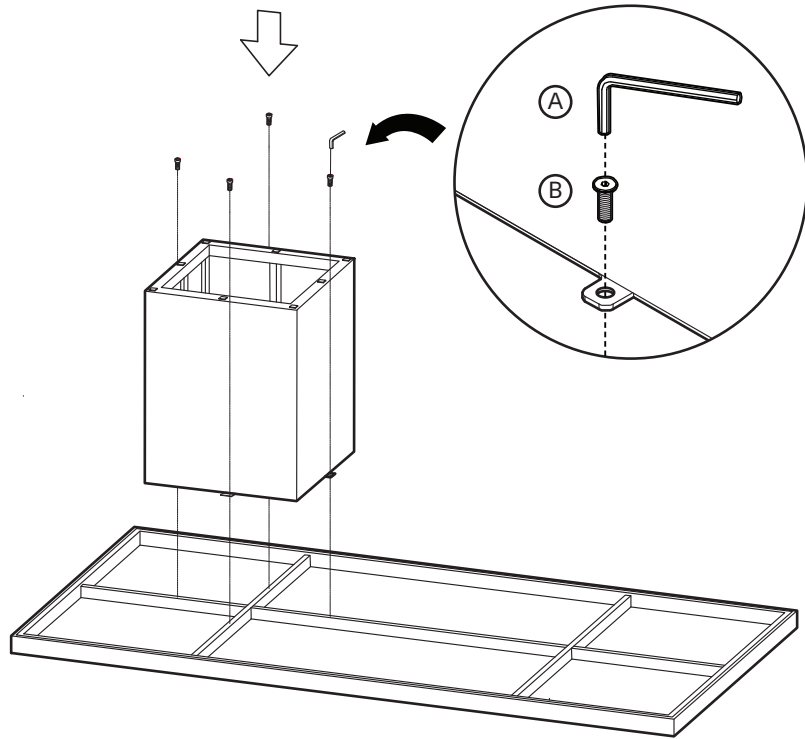

Note

1. Assemble the item on a soft, well-lit surface like cardboard or carpet.
2. For safety and efficiency, it's best to have two or more people assist with assembly to handle heavy parts safely and collaborate effectively.
3. Keep all packaging materials intact until assembly is complete.
4. Before assembling the item, carefully read all provided instructions.
5. Handle tools with care during assembly to prevent injuries.

1