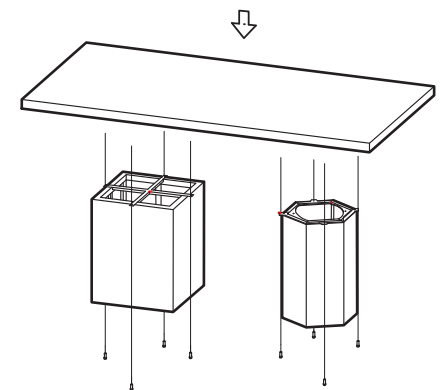

KOALA

L I V I N G

Assembly Instruction

Product Name: Thames Statuario White Sintered Stone Dining Table

Product Id: 130233

Hardware List

- A  Allen Key 1 pc
5mm
- B  Allen Bolt 8 pcs
M8*16 + 1 spare

Part List

1 pc

1 pc

1 pc

Note

1. Assemble the item on a soft, well-lit surface like cardboard or carpet.
2. For safety and efficiency, it's best to have two or more people assist with assembly to handle heavy parts safely and collaborate effectively.
3. Keep all packaging materials intact until assembly is complete.
4. Before assembling the item, carefully read all provided instructions.
5. Handle tools with care during assembly to prevent injuries.