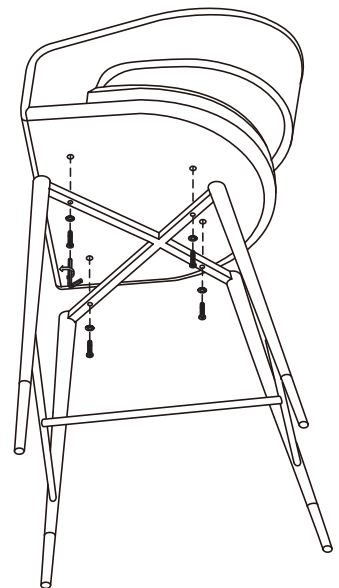

### Assembly Instruction

Product Name: Moulin Warm Taupe Woven Fabric 66cm Counter Stool - Champagne Gold Legs  
Product Id: 129896

#### Hardware List

- A  Allen Key 4mm 1 pc
- B  Allen Bolt M6\*L35 4 pcs
- C  Washer Ø16\*Ø6 4 pcs

#### Part List

Legs  
1 pc

Seat  
1 pc