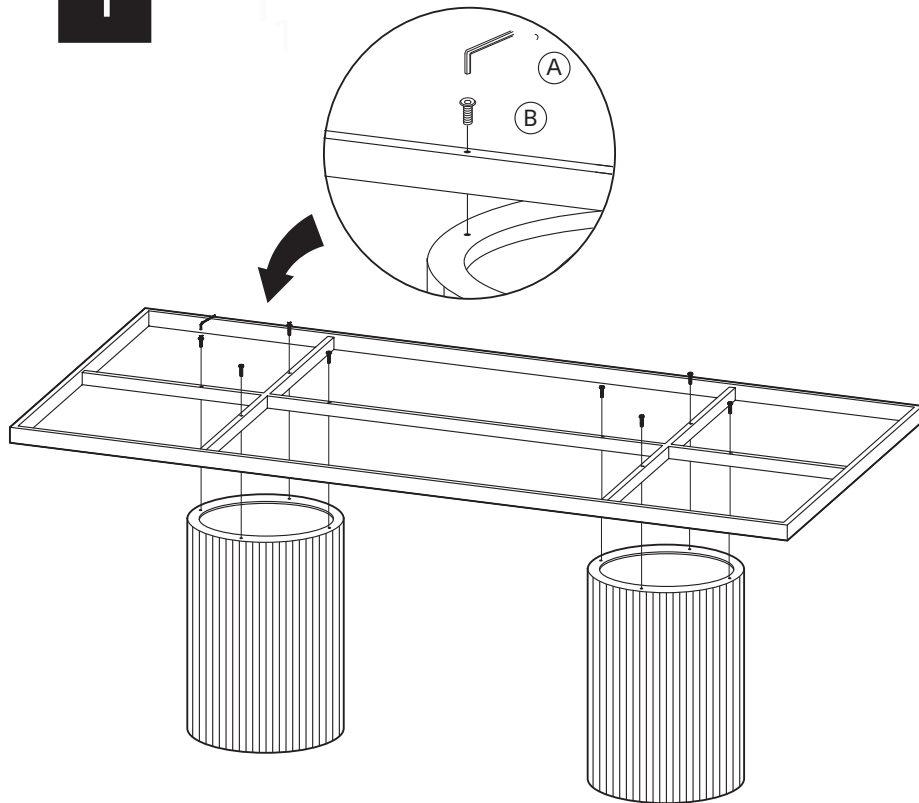

Note

1. Assemble the item on a soft, well-lit surface like cardboard or carpet.
2. For safety and efficiency, it's best to have two or more people assist with assembly to handle heavy parts safely and collaborate effectively.
3. Keep all packaging materials intact until assembly is complete.
4. Before assembling the item, carefully read all provided instructions.
5. Handle tools with care during assembly to prevent injuries.

1