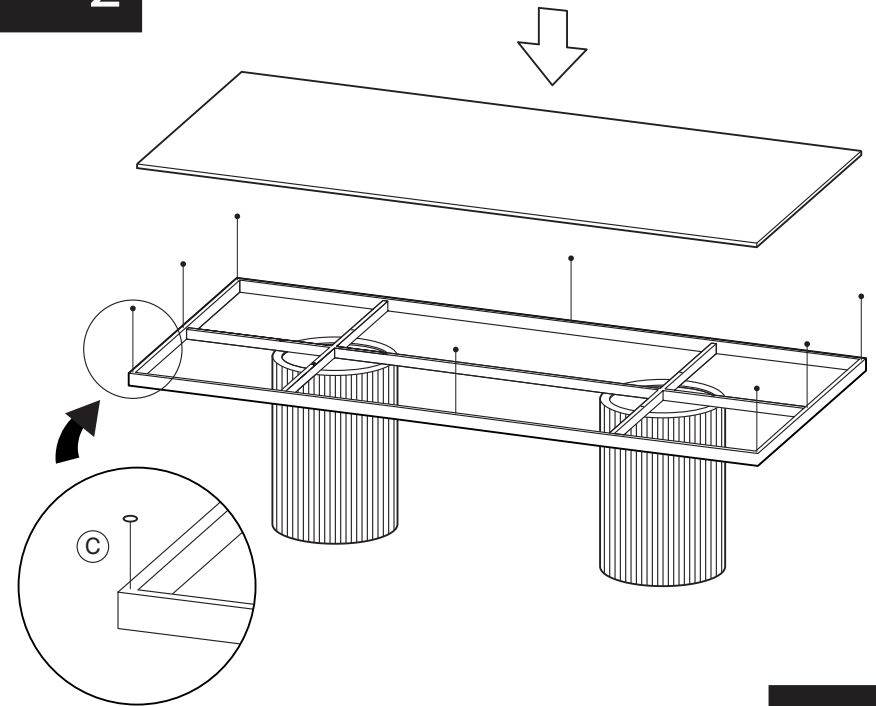

Note

1. Assemble the item on a soft, well-lit surface like cardboard or carpet.
2. For safety and efficiency, it's best to have two or more people assist with assembly to handle heavy parts safely and collaborate effectively.
3. Keep all packaging materials intact until assembly is complete.
4. Before assembling the item, carefully read all provided instructions.
5. Handle tools with care during assembly to prevent injuries.

1

2

3