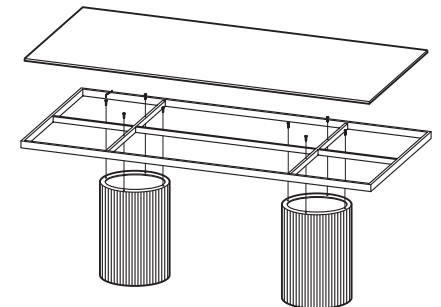

KOALA

L I V I N G

Assembly Instruction

Product Name: Archie White Sintered Stone Dining Table
Matte Black Legs 268x118cm

Product Id: 129049

Hardware List

- A  Allen Key 2 pc
5mm
- B  Allen Bolt 8 pcs
M8*55
- C  Silicone Cap 10 pcs

Part List

Note

1. Assemble the item on a soft, well-lit surface like cardboard or carpet.
2. For safety and efficiency, it's best to have two or more people assist with assembly to handle heavy parts safely and collaborate effectively.
3. Keep all packaging materials intact until assembly is complete.
4. Before assembling the item, carefully read all provided instructions.
5. Handle tools with care during assembly to prevent injuries.