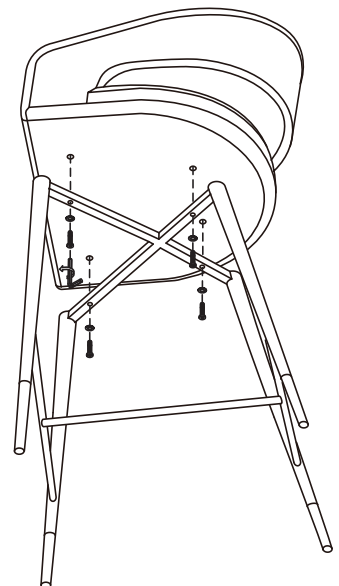

KOALA

L I V I N G

Assembly Instruction

Product Name: Moulin Chantilly White Fabric 66cm Counter Stool - Brushed Gold Legs

Product Id: 129031

Hardware List

- | | | | |
|---|---|----------------------|-------|
| A |  | Allen Key
4mm | 1 pc |
| B |  | Allen Bolt
M6*L35 | 4 pcs |
| C |  | Washer
Ø16*Ø6 | 4 pcs |

Part List

Legs
1 pc

Seat
1 pc

Note

1. Assemble the item on a soft, well-lit surface like cardboard or carpet.
2. For safety and efficiency, it's best to have two or more people assist with assembly to handle heavy parts safely and collaborate effectively.
3. Do not discard any packaging materials until assembly is complete.
4. Before assembling the item, carefully read all provided instructions.
5. Handle tools with care during assembly to prevent injuries.