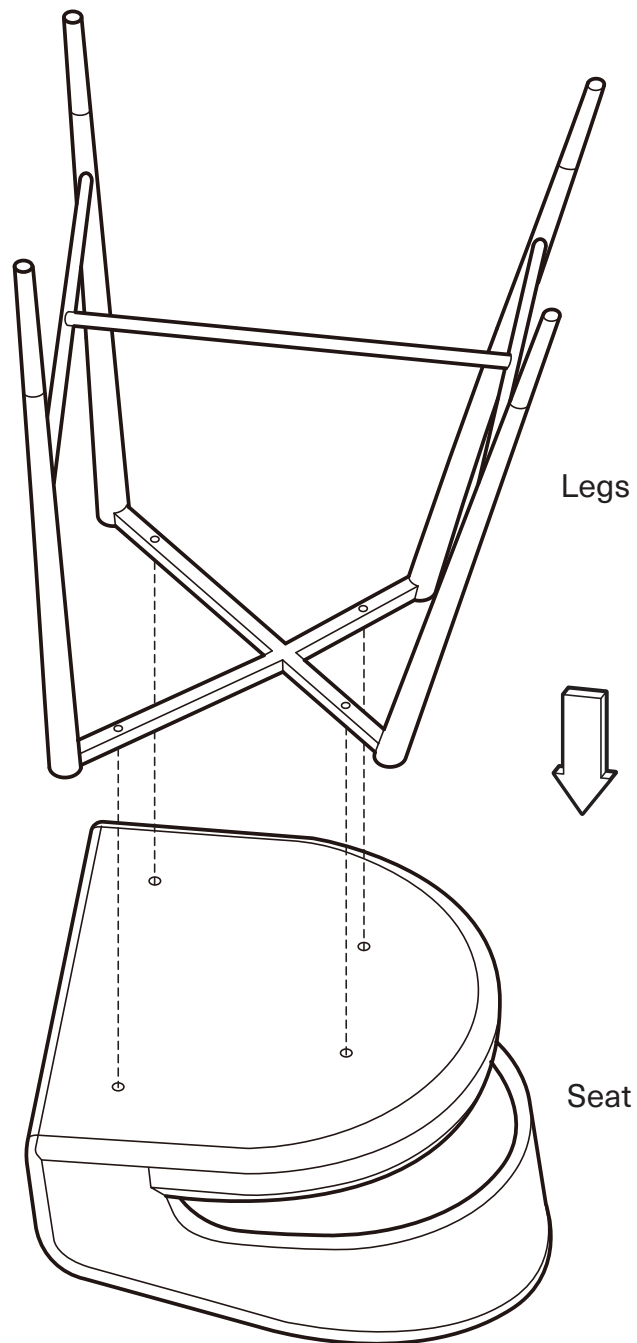

Note

1. Assemble the item on a soft, well-lit surface like cardboard or carpet.
2. For safety and efficiency, it's best to have two or more people assist with assembly to handle heavy parts safely and collaborate effectively.
3. Do not discard any packaging materials until assembly is complete.
4. Before assembling the item, carefully read all provided instructions.
5. Handle tools with care during assembly to prevent injuries.

1