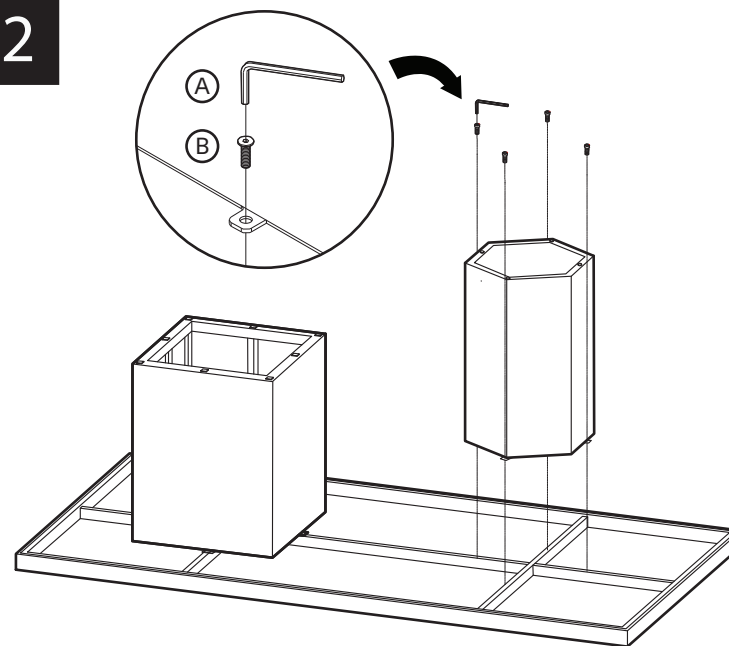

Note

1. Assemble the item on a soft, well-lit surface like cardboard or carpet.
2. For safety and efficiency, it's best to have two or more people assist with assembly to handle heavy parts safely and collaborate effectively.
3. Keep all packaging materials intact until assembly is complete.
4. Before assembling the item, carefully read all provided instructions.
5. Handle tools with care during assembly to prevent injuries.

1

2

3