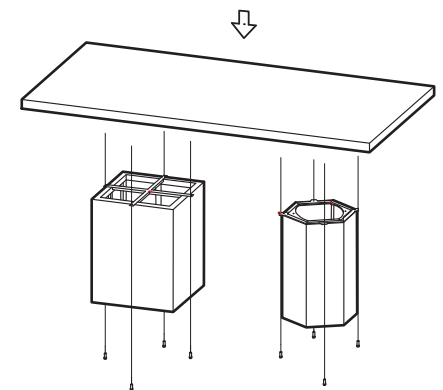

KOALA

L I V I N G

Assembly Instruction

Product Name: Thames Napoleon Black Sintered Stone Dining Table

Product Id: 130232

Hardware List

- A  Allen Key 1 pc
5mm
- B  Allen Bolt 8 pcs
M8*16 + 1 spare

Part List

1 pc

1 pc

1 pc

Note

1. Assemble the item on a soft, well-lit surface like cardboard or carpet.
2. For safety and efficiency, it's best to have two or more people assist with assembly to handle heavy parts safely and collaborate effectively.
3. Keep all packaging materials intact until assembly is complete.
4. Before assembling the item, carefully read all provided instructions.
5. Handle tools with care during assembly to prevent injuries.