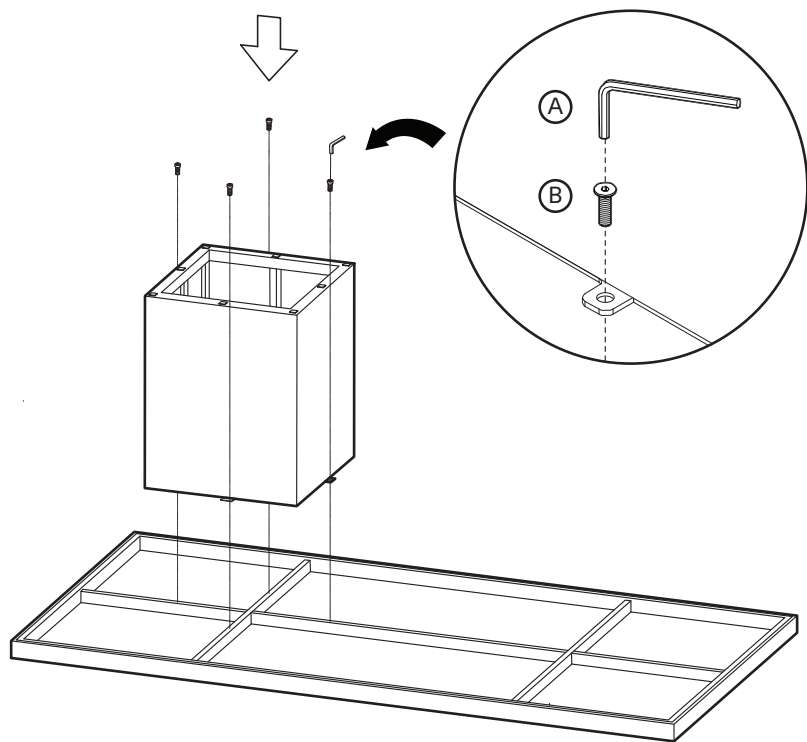

Note

1. Assemble the item on a soft, well-lit surface like cardboard or carpet.
2. For safety and efficiency, it's best to have two or more people assist with assembly to handle heavy parts safely and collaborate effectively.
3. Keep all packaging materials intact until assembly is complete.
4. Before assembling the item, carefully read all provided instructions.
5. Handle tools with care during assembly to prevent injuries.

1