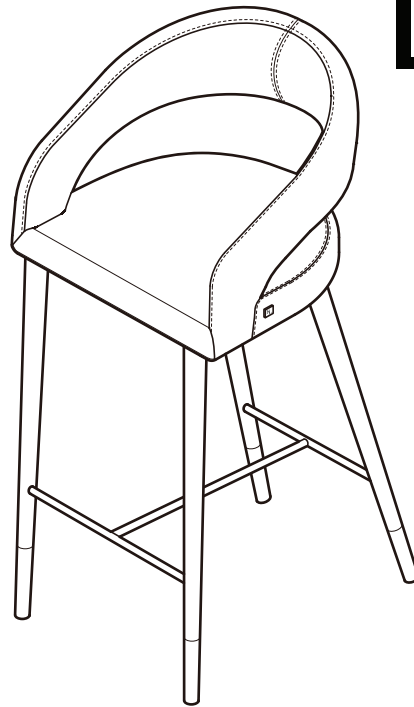

### Assembly Instruction

Product Name: Moulin Sage Green Vegan Leather 66cm Counter Stool - Brushed Gold Legs  
Product Id: 128301

#### Part List

Legs  
1 pc

Seat  
1 pc