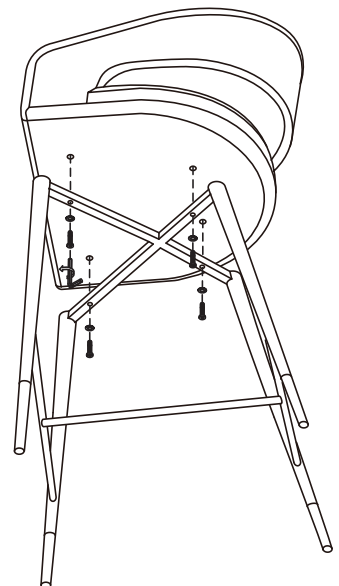

### Assembly Instruction

Product Name: Moulin Sage Green Vegan Leather 66cm Counter Stool - Brushed Gold Legs  
Product Id: 128301

#### Hardware List

- |   |   |                      |       |
|---|---|----------------------|-------|
| A |    | Allen Key<br>4mm     | 1 pc  |
| B |  | Allen Bolt<br>M6*L35 | 4 pcs |
| C |  | Washer<br>Ø16*Ø6     | 4 pcs |

#### Part List

Legs  
1 pc

Seat  
1 pc