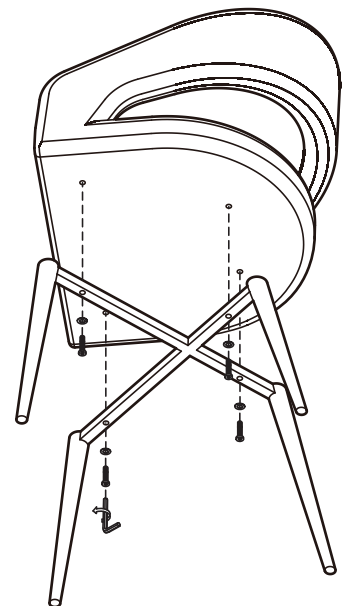

KOALA

L I V I N G

Assembly Instruction

Product Name: Moulin Smoke Grey Vegan Leather Dining Chair - Polished Gold Legs

Product Id: 127331

Hardware List

- A  Allen Key
4mm 1 pc
- B  Allen Bolt
M6*L35 4 pcs
- C  Washer
Ø6*Ø16mm 4 pcs

Part List

Legs
1 pc

Seat
1 pc

Note

1. Assemble the item on a soft, well-lit surface like cardboard or carpet.
2. For safety and efficiency, it's best to have two or more people assist with assembly to handle heavy parts safely and collaborate effectively.
3. Keep all packaging materials intact until assembly is complete.
4. Before assembling the item, carefully read all provided instructions.
5. Handle tools with care during assembly to prevent injuries.