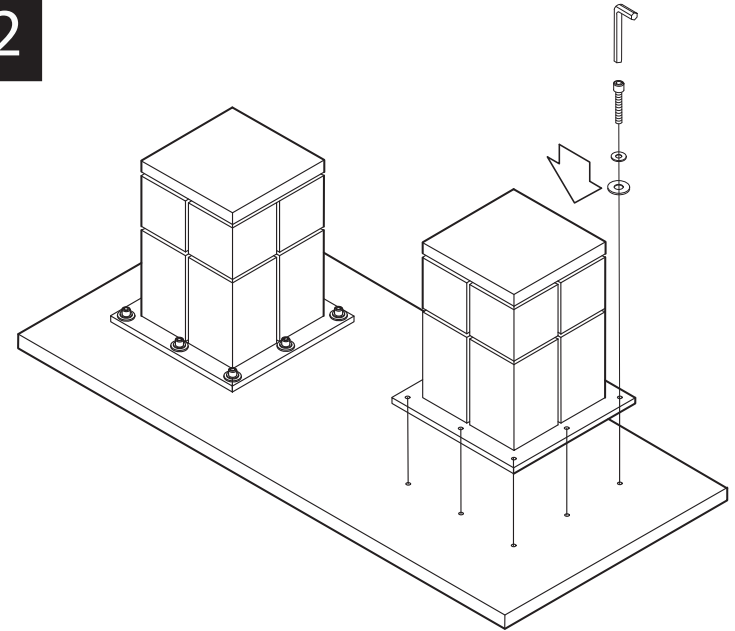

Note

1. Assemble the item on a soft, well-lit surface like cardboard or carpet.
2. For safety and efficiency, it's best to have two or more people assist with assembly to handle heavy parts safely and collaborate effectively.
3. Keep all packaging materials intact until assembly is complete.
4. Before assembling the item, carefully read all provided instructions.
5. Handle tools with care during assembly to prevent injuries.

1

2

3