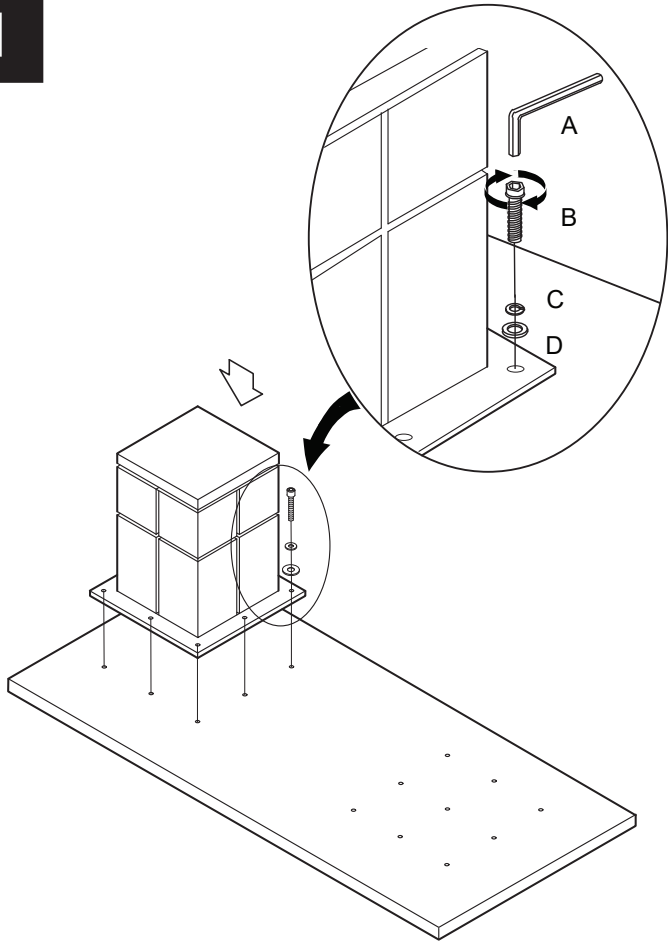

Note

1. Assemble the item on a soft, well-lit surface like cardboard or carpet.
2. For safety and efficiency, it's best to have two or more people assist with assembly to handle heavy parts safely and collaborate effectively.
3. Keep all packaging materials intact until assembly is complete.
4. Before assembling the item, carefully read all provided instructions.
5. Handle tools with care during assembly to prevent injuries.

1