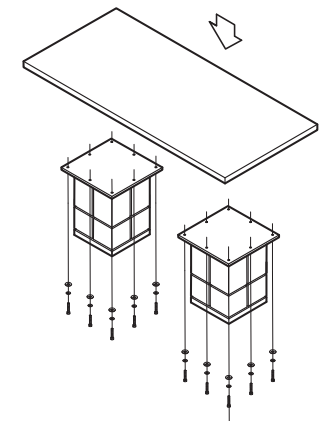

KOALA

L I V I N G

Assembly Instruction

Product Name: Portofino II Brown Wooden Dining Table

Product Id: 128569

Hardware List

- A  Allen Key 5mm 1 pc
- B  Allen Bolt 5/16"×45mm 16 pcs
- C  Washer 16 pcs
- D  Washer 16 pcs

Part List

1 pc

2 pcs

Note

1. Assemble the item on a soft, well-lit surface like cardboard or carpet.
2. For safety and efficiency, it's best to have two or more people assist with assembly to handle heavy parts safely and collaborate effectively.
3. Keep all packaging materials intact until assembly is complete.
4. Before assembling the item, carefully read all provided instructions.
5. Handle tools with care during assembly to prevent injuries.