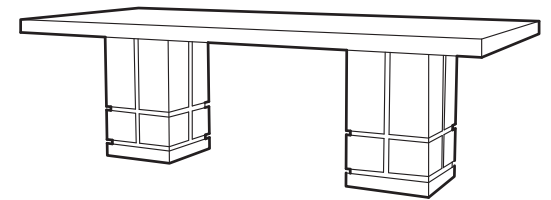

KOALA

L I V I N G

Assembly Instruction

Product Name: Portofino II Brown Wooden Dining Table

Product Id: 128569

Hardware List

- A  Allen Key 5mm 1 pc
- B  Allen Bolt 5/16"×45mm 16 pcs
- C  Washer 16 pcs
- D  Washer 16 pcs