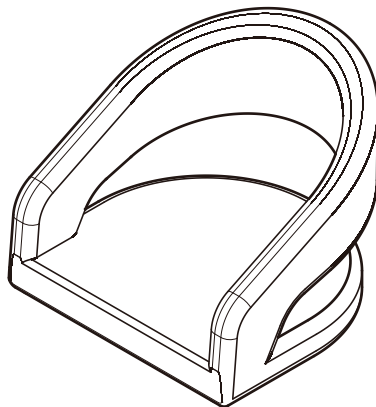

#### Hardware List

- A  Allen Key 4mm 1 pc
- B  Allen Bolt M6\*L35 4 pcs
- C  Washer Ø6\*Ø16mm 4 pcs

#### Part List

Legs  
1 pc

Seat  
1 pc