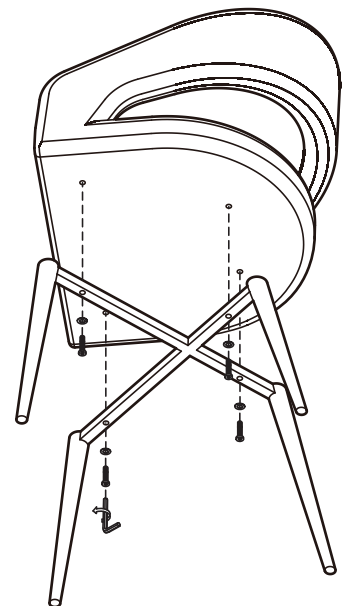

#### Hardware List

- A  Allen Key 4mm 1 pc
- B  Allen Bolt M6\*L35 4 pcs
- C  Washer Ø6\*Ø16mm 4 pcs

#### Part List

Legs  
1 pc

Seat  
1 pc